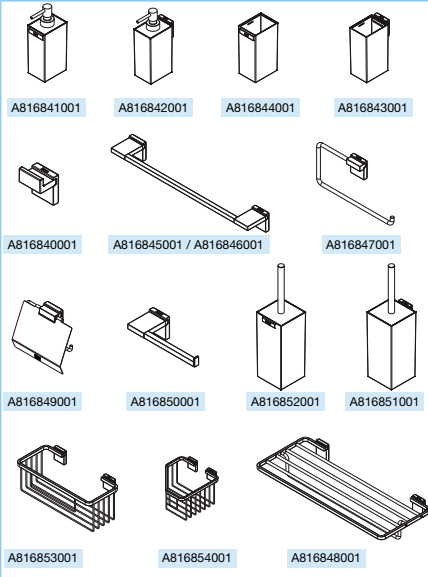

### MODELOS DE PRODUCTO ACABADO Models of end product

### RECAMBIOS ESPECÍFICOS Specific spare parts

1	x 2	AA0001600R
2	x 2	
3	x 2	
4		
6		AA0001700R
7		
8		AA0002300R
1	x 2	
2	x 2	
3	x 2	AA0001800R
9		
7		AA0002000R
10		
11		AA0001900R
11		AA0002100R
12		