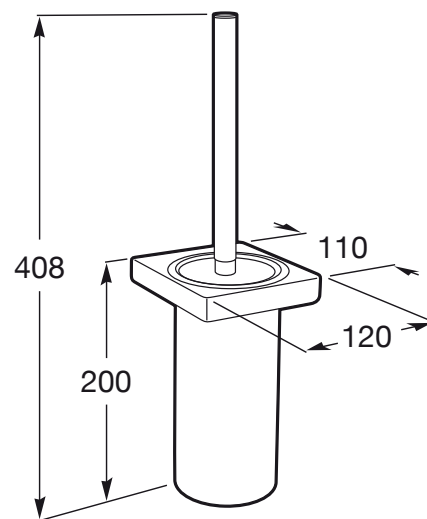

Tempo

Wall-mounted toilet brush holder

Fixing kit: Included
 Installation type: Wall-mounted
 Material: Metal, Plastic

Colours and finishes

How to obtain the reference number
 Replace the “..” with the desired finish code
 from the list below

01 Chrome

22 Titanium black

Dimensions

Length: 120 mm.
 Width: 110 mm.
 Height: 408 mm.

A complete accessories collection with minimal design. Ideal for urban, elegant and modern bathroom spaces. Finishes are highlighted for having a long durability thanks to its great anti-corrosion properties and resistance. The wall-mounted accessories can be easily fixed with screws. An installation kit is included with the products.

Technical drawings

Tempo