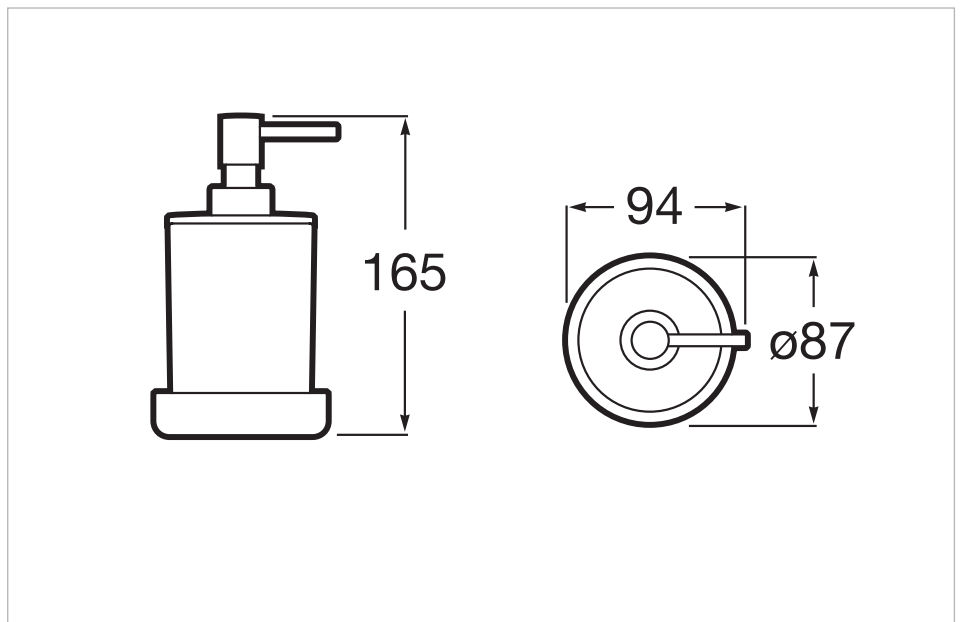

01 Chrome

22 Titanium black

Dimensions

Length: 87 mm.
 Width: 94 mm.
 Height: 165 mm.

Technical drawings

A complete accessories collection with minimal design. Ideal for urban, elegant and modern bathroom spaces. Finishes are highlighted for having a long durability thanks to its great anti-corrosion properties and resistance. The wall-mounted accessories can be easily fixed with screws. An installation kit is included with the products.