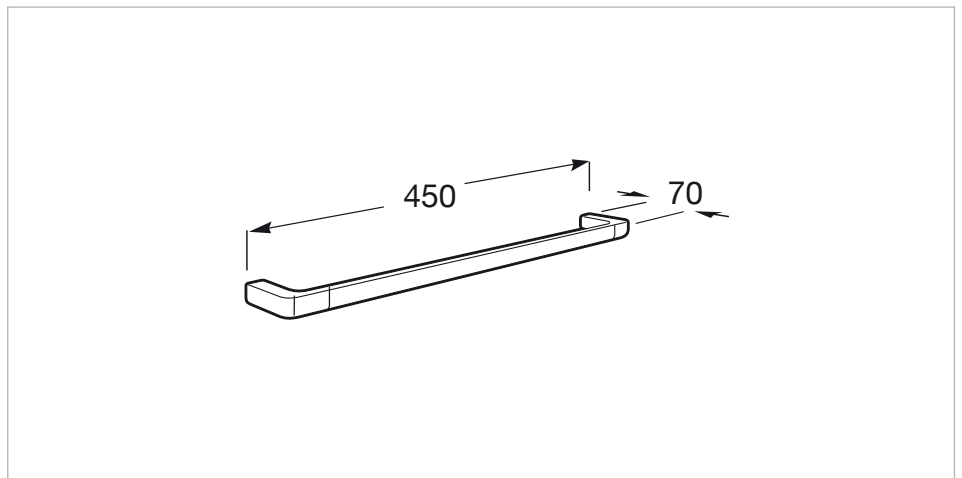

Tempo

Towel rail

Fixing kit: Included
Installation type: Wall-mounted
Material: Metal
Shape: Straight
Suitable for: Basin

A complete accessories collection with minimal design. Ideal for urban, elegant and modern bathroom spaces. Finishes are highlighted for having a long durability thanks to its great anti-corrosion properties and resistance. The wall-mounted accessories can be easily fixed with screws. An installation kit is included with the products.

Colours and finishes

How to obtain the reference number
Replace the “..” with the desired finish code from the list below

01 Chrome

22 Titanium black

Dimensions

Length: 450 mm.
Width: 70 mm.

Compatible with

- 857318... Water-resistant countertop for basin
- 857319... Water-resistant countertop for basin
- 857320... Water-resistant countertop for basin
- 857321... Water-resistant countertop for basin
- 857322... Water-resistant countertop for basin

Technical drawings