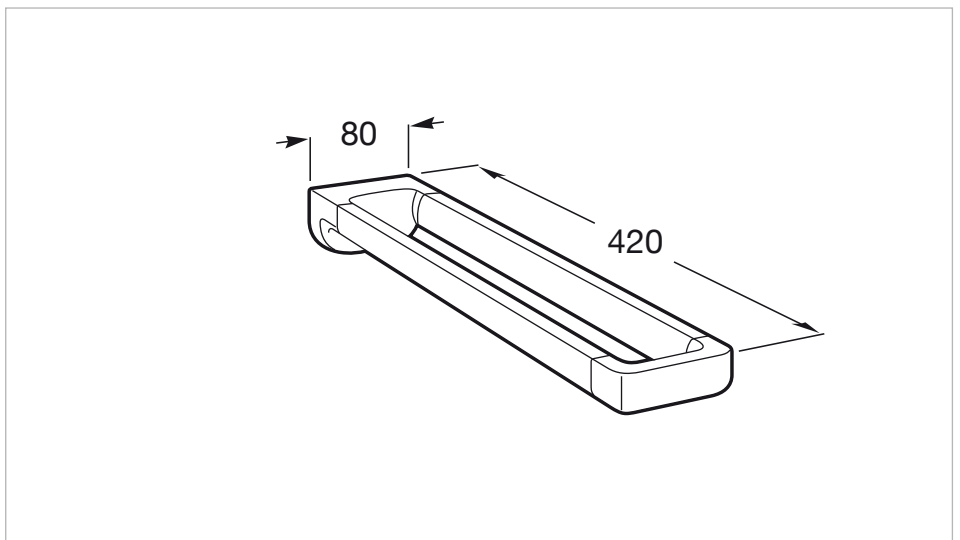

Double towel rail

Fixing kit: Included
 Installation type: Wall-mounted
 Material: Metal
 Shape: Straight
 Suitable for: Basin

Colours and finishes

How to obtain the reference number
 Replace the “..” with the desired finish code from the list below

01 Chrome

22 Titanium black

Dimensions

Length: 80 mm.
 Width: 420 mm.
 Height: 46 mm.

Technical drawings

Tempo