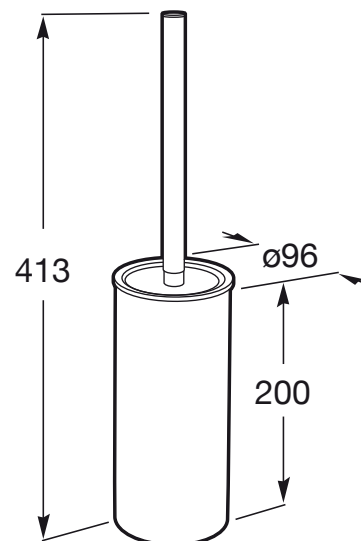

## Floor standing toilet brush holder

Fixing kit: Not included  
 Installation type: Floorstanding  
 Material: Metal, Plastic

### Dimensions

Length: 96 mm.  
 Width: 96 mm.  
 Height: 413 mm.

A complete accessories collection with minimal design. Ideal for urban, elegant and modern bathroom spaces. Finishes are highlighted for having a long durability thanks to its great anti-corrosion properties and resistance. The wall-mounted accessories can be easily fixed with screws. An installation kit is included with the products.

## Technical drawings