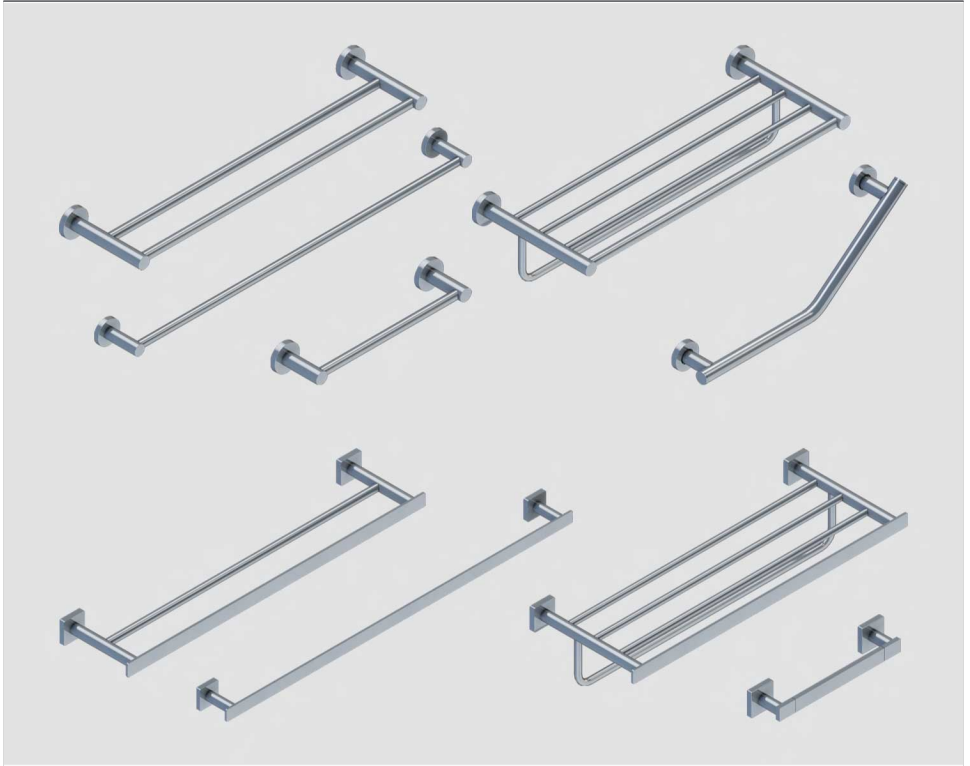

Elements Tender/Striking

- **DE** Montageanleitung
- **EN** Installation instructions
- **FR** Instructions de montage
- **ES** Instrucciones de montaje
- **IT** Istruzioni per il montaggio

- **NL** Montagehandleiding
- **RU** Инструкция по монтажу
- **DE** Montageanleitung
- **PL** Instrukcji montażu