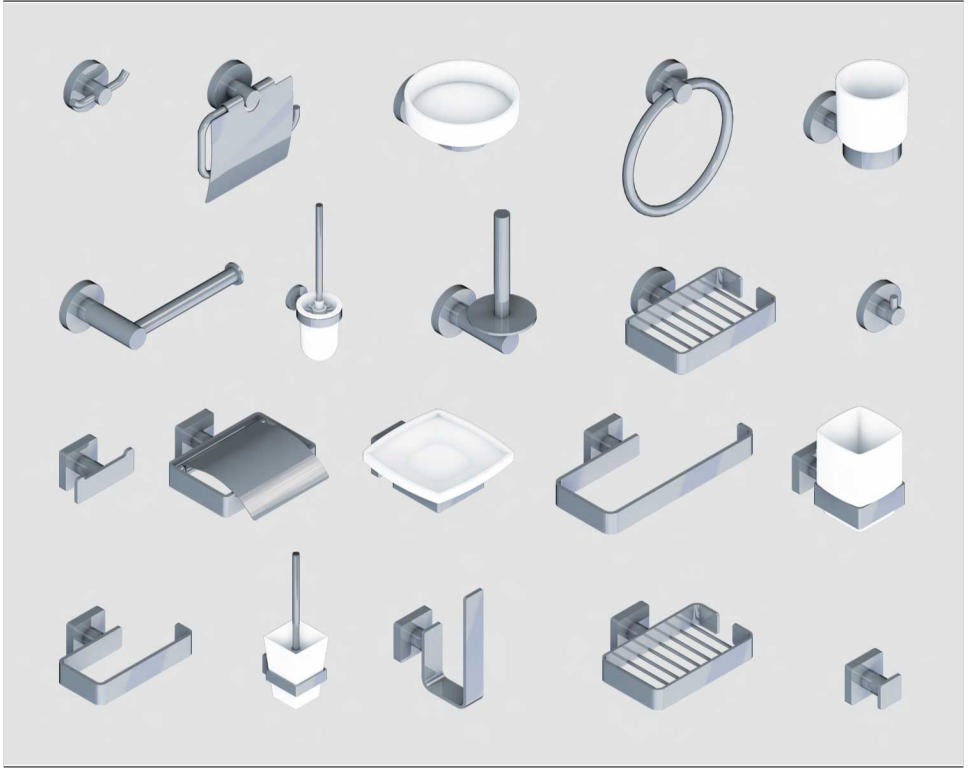

Elements Tender/Striking

DE Montageanleitung

EN Installation instructions

ES Instrucciones de montaje

FR Instructions de montage

IT Istruzioni per il montaggio

NL Montagehandleiding

RU Инструкция по монтажу

ZH 安装说明

PL Instrukcji montażu