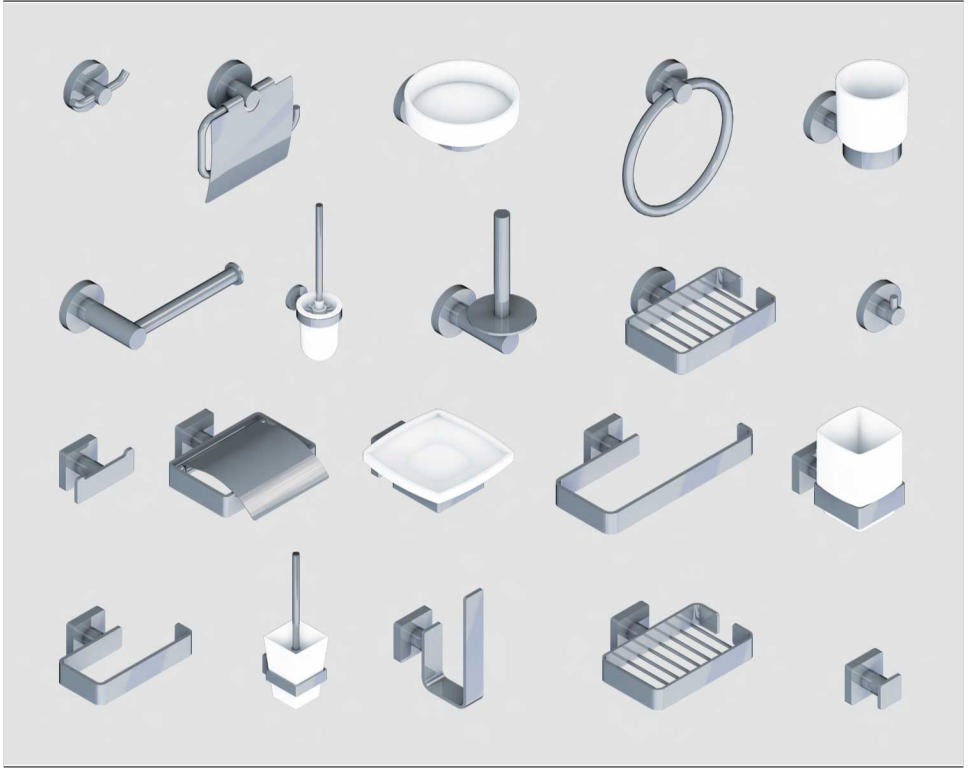

Elements Tender/Striking

- DE Montageanleitung
- EN Installation instructions
- ES Instrucciones de montaje
- FR Instructions de montage
- IT Istruzioni per il montaggio

- NL Montagehandleiding
- RU Инструкция по монтажу
- ZH 安装说明
- PL Instrukcji montażu