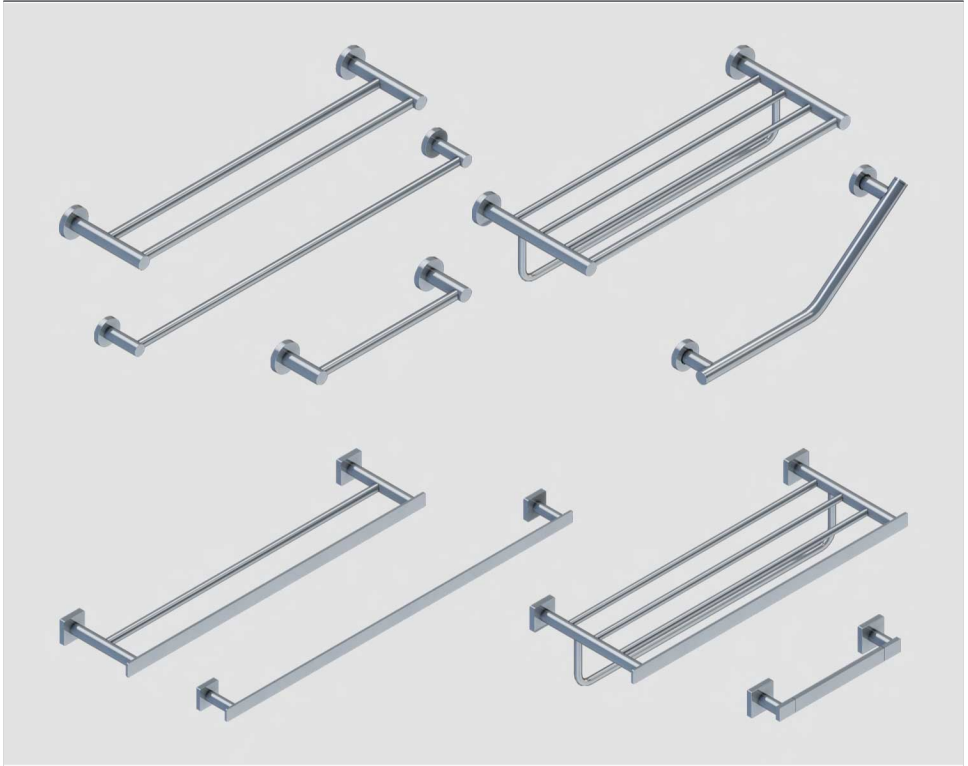

Elements Tender/Striking

- **DE** Montageanleitung
- **EN** Installation instructions
- **FR** Instructions de montage
- **ES** Instrucciones de montaje
- **IT** Istruzioni per il montaggio

- **NL** Montagehandleiding
- **RU** Инструкция по монтажу
- **DE** Montageanleitung
- **PL** Instrukcji montażu