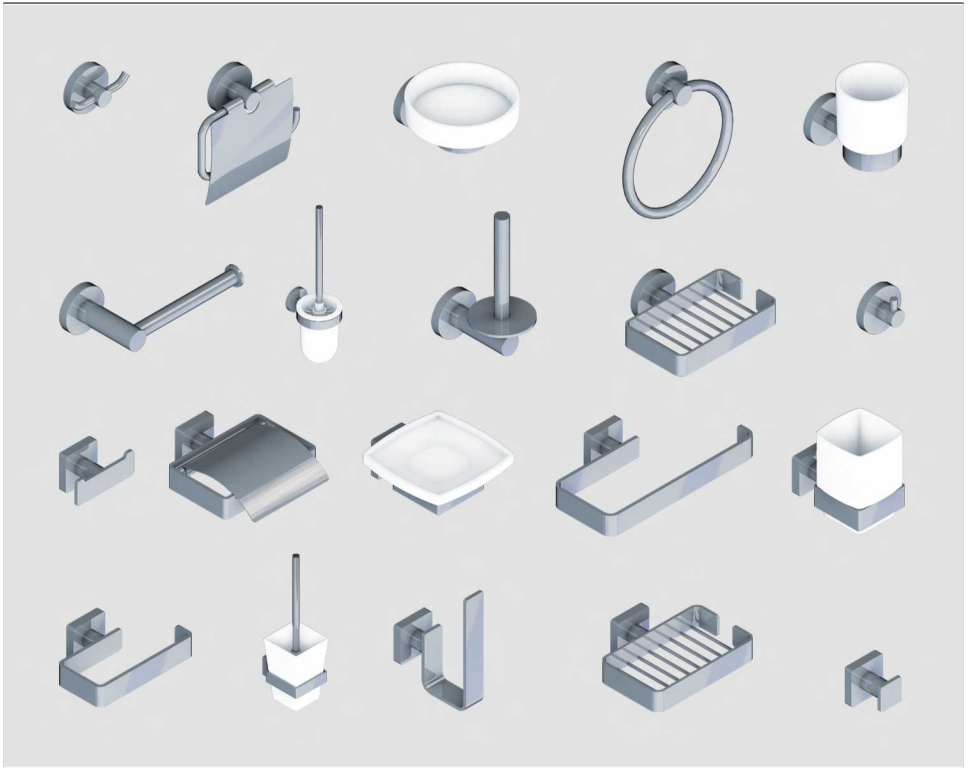

# Elements Tender/Striking

- DE Montageanleitung
- EN Installation instructions
- ES Instrucciones de montaje
- FR Instructions de montage
- IT Istruzioni per il montaggio

- NL Montagehandleiding
- RU Инструкция по монтажу
- ZH 安装说明
- PL Instrukcji montażu

Element Tender		
	TVA15101200061	Double Robe Hook
	TVA15101300061	Toilet Paper Holder W/Cover
	TVA15101900061	Soap Dish Holder
	TVA15100500061	Towel Ring
	TVA15101800061	Tumbler Holder
	TVA15101400061	Toilet Paper Holder W/O Cover
	TVA15101600061	Toilet Brush Holder
	TVA15101500061	Spare Toilet Paper Holder

	TVA15100800061	Soap Basket (BRASS)
	TVA15101100061	Robe Hook

**Element Striking**

	TVA152012000XX	Double Robe Hook
	TVA152013000XX	Paper Holder W/Cover
	TVA152020000XX	Soap Dish Holder
	TVA152005000XX	Towel Ring
	TVA152019000XX	Tumbler Holder
	TVA152014000XX	Paper Holder W/O Cover