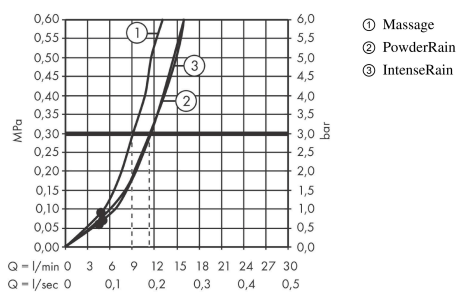

Pulsify Select S

Shower holder set 105 3jet Relaxation with shower hose 160 cm

Surfaces: **Chrome** Article Number: **24303000**

Description

product features

- consists of: hand shower, shower holder, shower hose
- shower head size: 105 mm
- integrated support function
- spray type: PowderRain, IntenseRain, Massage spray
- convenient diversion via Select button
- maximum flow rate at 3 bar: 11,4 l/min
- minimum flow pressure: 1 bar
- operating pressure: min. 1 bar/max. 6 bar
- pivot connector prevent hose from tangling
- wall supports of plastic
- rinseable sieve insert

Technology

Design awards

reddot winner 2021

Product image

Flowchart

The consumption was measured in combination with the appropriate fittings (thermostat/mixer/ in-wall valve) to reflect actual application in practice.