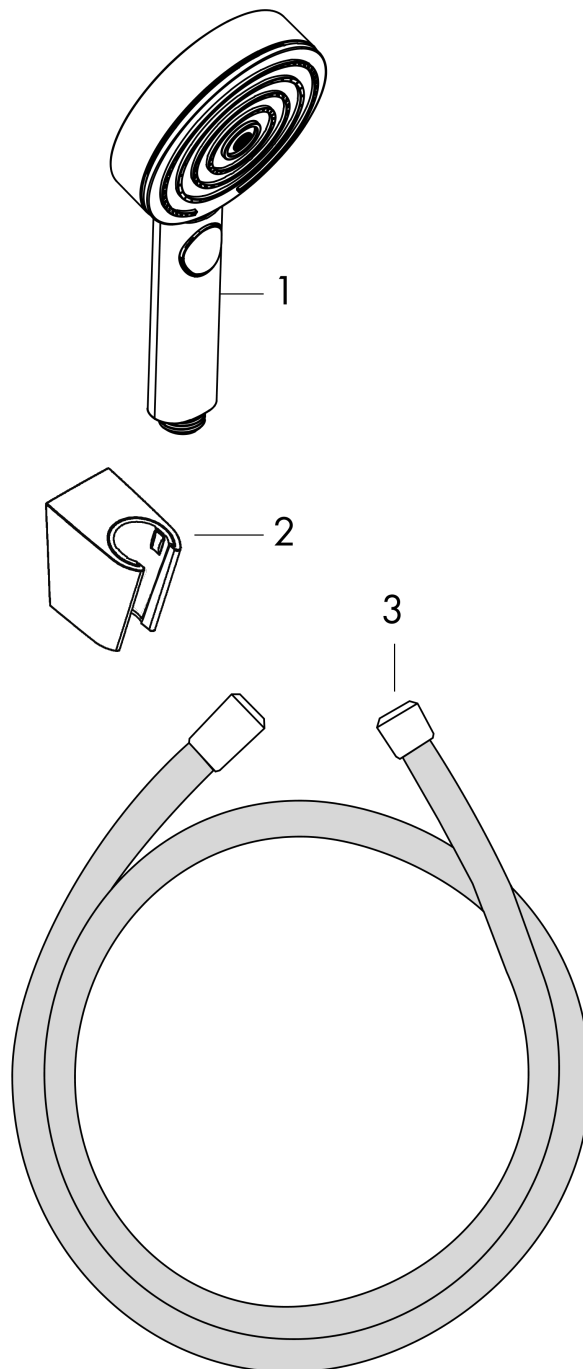

Pulsify Select S

Shower holder set 105 3jet Relaxation with shower hose 160 cm

Surfaces: **Chrome** Article Number: **24303000**

Description

product features

- consists of: hand shower, shower holder, shower hose
- shower head size: 105 mm
- integrated support function
- spray type: PowderRain, IntenseRain, Massage spray
- convenient diversion via Select button
- maximum flow rate at 3 bar: 11,4 l/min
- minimum flow pressure: 1 bar
- operating pressure: min. 1 bar/max. 6 bar
- pivot connector prevent hose from tangling
- wall supports of plastic
- rinseable sieve insert

Technology

Design awards

reddot winner 2021

Product image

Flowchart

The consumption was measured in combination with the appropriate fittings (thermostat/mixer/ in-wall valve) to reflect actual application in practice.

Pulsify Select S
Shower holder set 105 3jet Relaxation with shower hose 160 cm
 Surfaces: **Chrome** Article Number: **24303000**

Exploded Drawing

Year of production: >06/21

Pulsify Select S
Shower holder set 105 3jet Relaxation with shower hose 160 cm
 Surfaces: **Chrome** Article Number: **24303000**

Spare part list

Year of production: >06/21

Pos.	Description	Article Number	Price	PU
1	-	24110000	-	1
2	shower holder	28331000	-	1
3	shower hose Isiflex'B 1,60 m	28276000	-	1