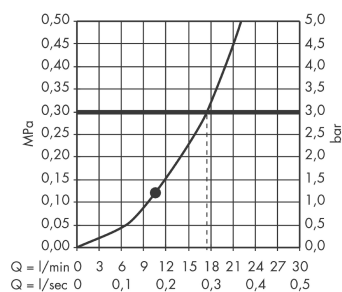

Raindance

Raindance S 180 Air 1jet overhead shower with ceiling connector 100 mm

Surfaces: **chrome** Article Number: **27478000**

Description

product features

- shower head size: 180 mm
- spray type: RainAir
- flow rate RainAir spray (at 0.3 MPa): 18 l/min
- fully chrome-plated spray disc
- material spray disc: metal
- ceiling connection length: 100 mm
- connection thread G ½
- connection dimension: DN15

Technology

Product image

Scale drawing

Flowchart

The consumption was measured in combination with the appropriate fittings (thermostat/mixer/in-wall valve) to reflect actual application in practice.