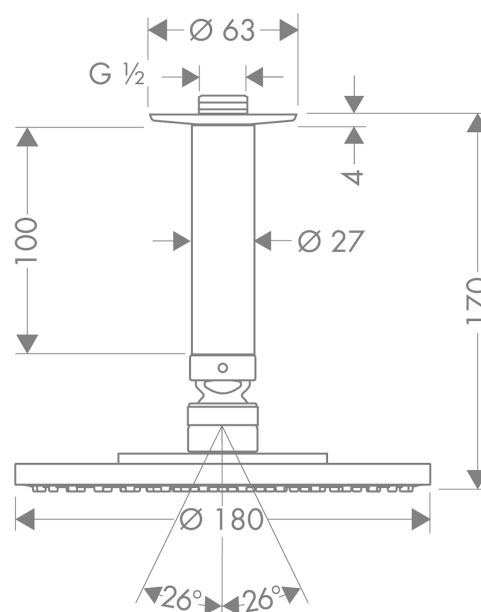

Raindance

Raindance S 180 Air 1jet overhead shower with ceiling connector 100 mm

Surfaces: **chrome** Article Number: **27478000**

Description

product features

- shower head size: 180 mm
- spray type: RainAir
- flow rate RainAir spray (at 0.3 MPa): 18 l/min
- fully chrome-plated spray disc
- material spray disc: metal
- ceiling connection length: 100 mm
- connection thread G ½
- connection dimension: DN15

Technology

Product image

Scale drawing

Flowchart

The consumption was measured in combination with the appropriate fittings (thermostat/mixer/in-wall valve) to reflect actual application in practice.