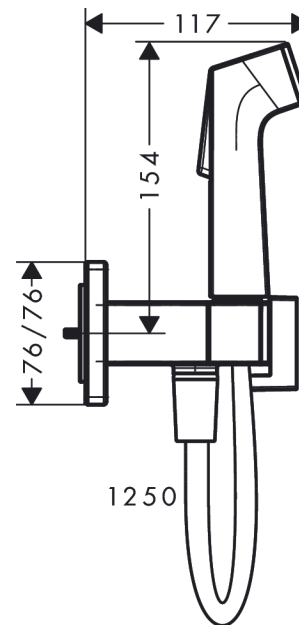

Bidette hand shower 1jet E EcoSmart+ for warm water with shower holder and shower hose 125 cm

Finish: **Matt White** Article Number: **29233700**

Description

product features

- consists of: bidette hand shower, shut-off valve with integrated shower holder, shower hose
- shower head size: 28 mm
- integrated support function
- maximum flow rate at 3 bar: 5 l/min
- minimum flow pressure: 1 bar
- operating pressure: min. 1 bar/max. 10 bar
- pivot connector prevents hose from tangling
- for shower hoses with conical or cylindrical nut on both sides
- with non-return valve
- wall supports of metal
- wall mounting: screw fastening
- rinseable screen seal
- not intrinsically safe against backflow
- not suitable for operation in countries with valid EN 1717
- EU taxonomy: max. 6 l/min - Substantial Contribution (SC) possible

Technology

Product image

Scale drawing

Bidette hand shower 1jet E EcoSmart+ for warm water with shower holder and shower hose 125 cm

Finish: **Matt White** Article Number: **29233700**

Flowchart

Bidette hand shower 1jet E EcoSmart+ for warm water with shower holder and shower hose 125 cm

Finish: **Matt White** Article Number: **29233700**

Exploded Drawing

Year of production: >10/22

Bidette hand shower 1jet E EcoSmart+ for warm water with shower holder and shower hose 125 cm

Finish: **Matt White** Article Number: **29233700**

Spare part list

Year of production: >10/22

Pos.	Description	Article Number	PC	PU
1	handle	94570700	60	1
2	handle fixing set	94565000	1	1
3	cartridge, assy	94575000	10	1
4	handshower	94572700	60	1
5	guide	94568000	1	1
6	seal	98058000	1	1
7	shower hose Isiflex'B 1,25 m	28272700	98	1
8	filter packing	94246000	1	1
9	escutcheon	94571700	58	1
10	non return valve	93250000	5	1
11	extension set	94574000	8	1
a	-	29235180	99	1