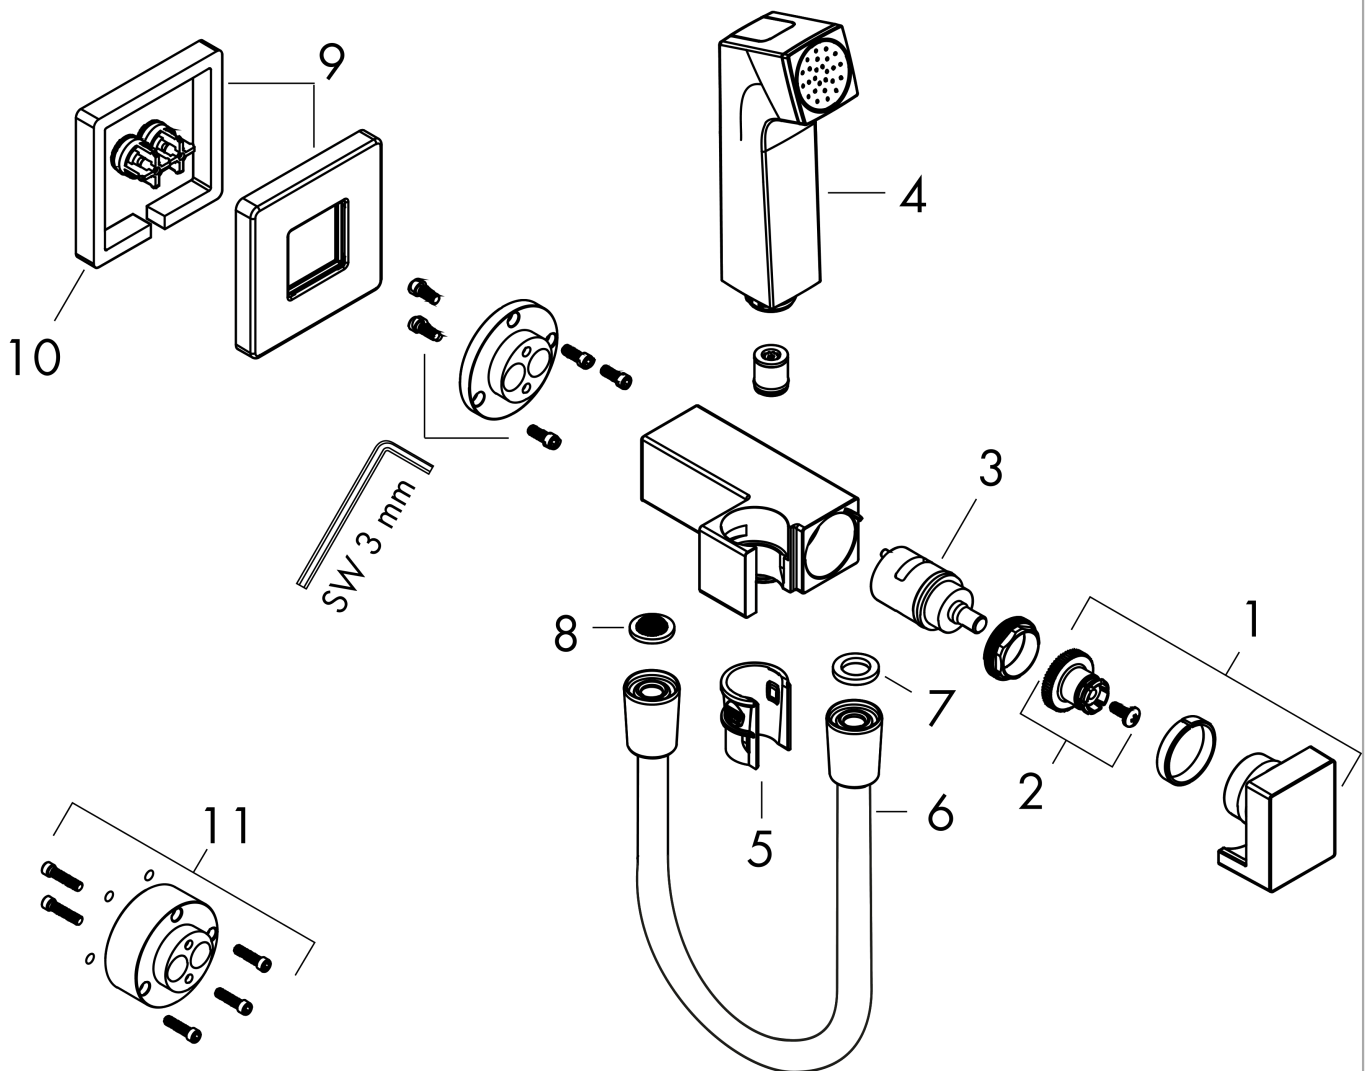

Bidette hand shower 1jet E EcoSmart+ for warm water with shower holder and shower hose 125 cm

Finish: **Matt White** Article Number: **29233700**

Description

product features

- consists of: bidette hand shower, shut-off valve with integrated shower holder, shower hose
- shower head size: 28 mm
- integrated support function
- maximum flow rate at 3 bar: 5 l/min
- minimum flow pressure: 1 bar
- operating pressure: min. 1 bar/max. 10 bar
- pivot connector prevents hose from tangling
- for shower hoses with conical or cylindrical nut on both sides
- with non-return valve
- wall supports of metal
- wall mounting: screw fastening
- rinseable screen seal
- not intrinsically safe against backflow
- not suitable for operation in countries with valid EN 1717
- EU taxonomy: max. 6 l/min - Substantial Contribution (SC) possible

Technology

Product image

Scale drawing

Bidette hand shower 1jet E EcoSmart+ for warm water with shower holder and shower hose 125 cm

Finish: **Matt White** Article Number: **29233700**

Flowchart

Bidette hand shower 1jet E EcoSmart+ for warm water with shower holder and shower hose 125 cm

Finish: **Matt White** Article Number: **29233700**

Exploded Drawing

Year of production: >10/22

Bidette hand shower 1jet E EcoSmart+ for warm water with shower holder and shower hose 125 cm

Finish: **Matt White** Article Number: **29233700**

Spare part list

Year of production: >10/22

Pos.	Description	Article Number	PC	PU
1	handle	94570700	60	1
2	handle fixing set	94565000	1	1
3	cartridge, assy	94575000	10	1
4	handshower	94572700	60	1
5	guide	94568000	1	1
6	seal	98058000	1	1
7	shower hose Isiflex'B 1,25 m	28272700	98	1
8	filter packing	94246000	1	1
9	escutcheon	94571700	58	1
10	non return valve	93250000	5	1
11	extension set	94574000	8	1
a	-	29235180	99	1