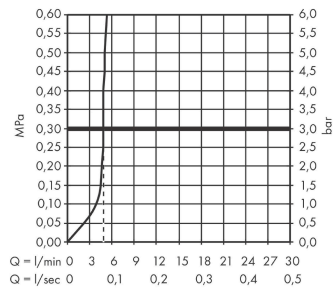

Bidette hand shower 1jet E EcoSmart+ for warm water with shower holder and shower hose 125 cm

Finish: **Matt White** Article Number: **29233700**

Description

product features

- consists of: bidette hand shower, shut-off valve with integrated shower holder, shower hose
- shower head size: 28 mm
- integrated support function
- maximum flow rate at 3 bar: 5 l/min
- minimum flow pressure: 1 bar
- operating pressure: min. 1 bar/max. 10 bar
- pivot connector prevents hose from tangling
- for shower hoses with conical or cylindrical nut on both sides
- with non-return valve
- wall supports of metal
- wall mounting: screw fastening
- rinseable screen seal
- not intrinsically safe against backflow
- not suitable for operation in countries with valid EN 1717
- EU taxonomy: max. 6 l/min - Substantial Contribution (SC) possible

Technology

Product image

Scale drawing

Bidette hand shower 1jet E EcoSmart+ for warm water with shower holder and shower hose 125 cm

Finish: **Matt White** Article Number: **29233700**

Flowchart

Bidette hand shower 1jet E EcoSmart+ for warm water with shower holder and shower hose 125 cm

Finish: **Matt White** Article Number: **29233700**

Exploded Drawing

Year of production: >10/22

Bidette hand shower 1jet E EcoSmart+ for warm water with shower holder and shower hose 125 cm

Finish: **Matt White** Article Number: **29233700**