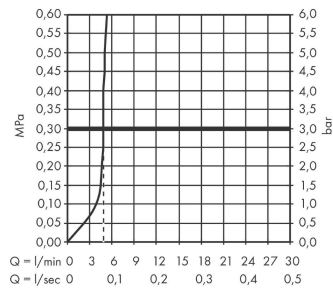

Bidette hand shower 1jet S EcoSmart+ for warm water with shower holder and shower hose 125 cm

Finish: **Matt White** Article Number: **29232700**

Description

product features

- consists of: bidette hand shower, shut-off valve with integrated shower holder, shower hose
- shower head size: 28 mm
- integrated support function
- maximum flow rate at 3 bar: 5 l/min
- minimum flow pressure: 1 bar
- operating pressure: min. 1 bar/max. 10 bar
- pivot connector prevents hose from tangling
- shower hose with conical nut on both ends
- with non-return valve
- wall supports of metal
- wall mounting: screw fastening
- rinseable screen seal
- not intrinsically safe against backflow
- not suitable for operation in countries with valid EN 1717
- EU taxonomy: max. 6 l/min - Substantial Contribution (SC) possible

Technology

Product image

Scale drawing

Bidette hand shower 1jet S EcoSmart+ for warm water with shower holder and shower hose 125 cm

Finish: **Matt White** Article Number: **29232700**

Flowchart

Bidette hand shower 1jet S EcoSmart+ for warm water with shower holder and shower hose 125 cm

Finish: **Matt White** Article Number: **29232700**

Exploded Drawing

Year of production: >10/22

Bidette hand shower 1jet S EcoSmart+ for warm water with shower holder and shower hose 125 cm

Finish: **Matt White** Article Number: **29232700**