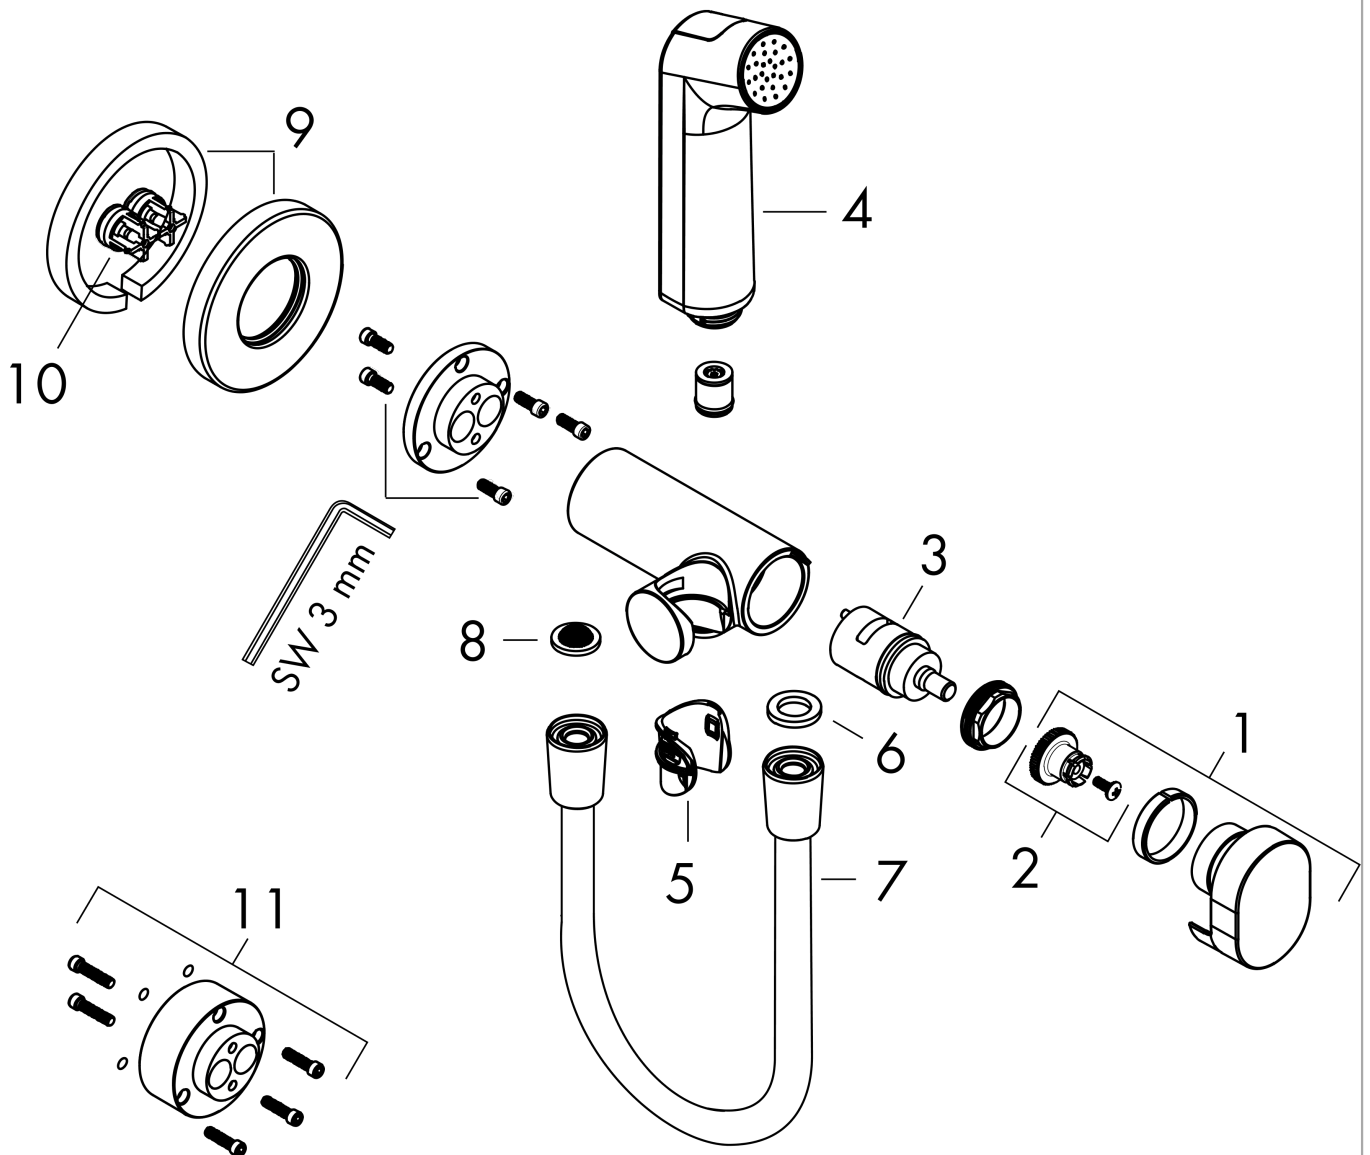

Bidette hand shower 1jet S EcoSmart+ for warm water with shower holder and shower hose 125 cm

Finish: **Matt White** Article Number: **29232700**

Description

product features

- consists of: bidette hand shower, shut-off valve with integrated shower holder, shower hose
- shower head size: 28 mm
- integrated support function
- maximum flow rate at 3 bar: 5 l/min
- minimum flow pressure: 1 bar
- operating pressure: min. 1 bar/max. 10 bar
- pivot connector prevents hose from tangling
- shower hose with conical nut on both ends
- with non-return valve
- wall supports of metal
- wall mounting: screw fastening
- rinseable screen seal
- not intrinsically safe against backflow
- not suitable for operation in countries with valid EN 1717
- EU taxonomy: max. 6 l/min - Substantial Contribution (SC) possible

Technology

Product image

Scale drawing

Bidette hand shower 1jet S EcoSmart+ for warm water with shower holder and shower hose 125 cm

Finish: **Matt White** Article Number: **29232700**

Flowchart

Bidette hand shower 1jet S EcoSmart+ for warm water with shower holder and shower hose 125 cm

Finish: **Matt White** Article Number: **29232700**

Exploded Drawing

Year of production: >10/22

Bidette hand shower 1jet S EcoSmart+ for warm water with shower holder and shower hose 125 cm

Finish: **Matt White** Article Number: **29232700**

Spare part list

Year of production: >10/22

Pos.	Description	Article Number	PC	PU
1	handle	94564700	60	1
2	handle fixing set	94565000	1	1
3	cartridge, assy	94575000	10	1
4	handshower	94569700	59	1
5	guide	94568000	1	1
6	seal	98058000	1	1
7	shower hose Isiflex'B 1,25 m	28272700	98	1
8	filter packing	94246000	1	1
9	escutcheon	94567700	56	1
10	non return valve	93250000	5	1
11	extension set	94574000	8	1
a	-	29235180	99	1