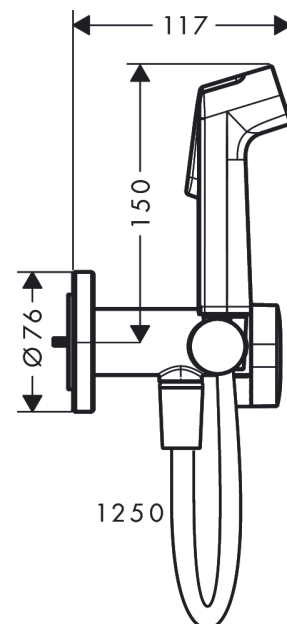

Bidette hand shower 1jet S EcoSmart+ for warm water with shower holder and shower hose 125 cm

Finish: **Matt White** Article Number: **29232700**

Description

product features

- consists of: bidette hand shower, shut-off valve with integrated shower holder, shower hose
- shower head size: 28 mm
- integrated support function
- maximum flow rate at 3 bar: 5 l/min
- minimum flow pressure: 1 bar
- operating pressure: min. 1 bar/max. 10 bar
- pivot connector prevents hose from tangling
- shower hose with conical nut on both ends
- with non-return valve
- wall supports of metal
- wall mounting: screw fastening
- rinseable screen seal
- not intrinsically safe against backflow
- not suitable for operation in countries with valid EN 1717
- EU taxonomy: max. 6 l/min - Substantial Contribution (SC) possible

Technology

Product image

Scale drawing

Bidette hand shower 1jet S EcoSmart+ for warm water with shower holder and shower hose 125 cm

Finish: **Matt White** Article Number: **29232700**

Flowchart

Bidette hand shower 1jet S EcoSmart+ for warm water with shower holder and shower hose 125 cm

Finish: **Matt White** Article Number: **29232700**

Exploded Drawing

Year of production: >10/22

Bidette hand shower 1jet S EcoSmart+ for warm water with shower holder and shower hose 125 cm

Finish: **Matt White** Article Number: **29232700**

Spare part list

Year of production: >10/22

Pos.	Description	Article Number	PC	PU
1	handle	94564700	60	1
2	handle fixing set	94565000	1	1
3	cartridge, assy	94575000	10	1
4	handshower	94569700	59	1
5	guide	94568000	1	1
6	seal	98058000	1	1
7	shower hose Isiflex'B 1,25 m	28272700	98	1
8	filter packing	94246000	1	1
9	escutcheon	94567700	56	1
10	non return valve	93250000	5	1
11	extension set	94574000	8	1
a	-	29235180	99	1