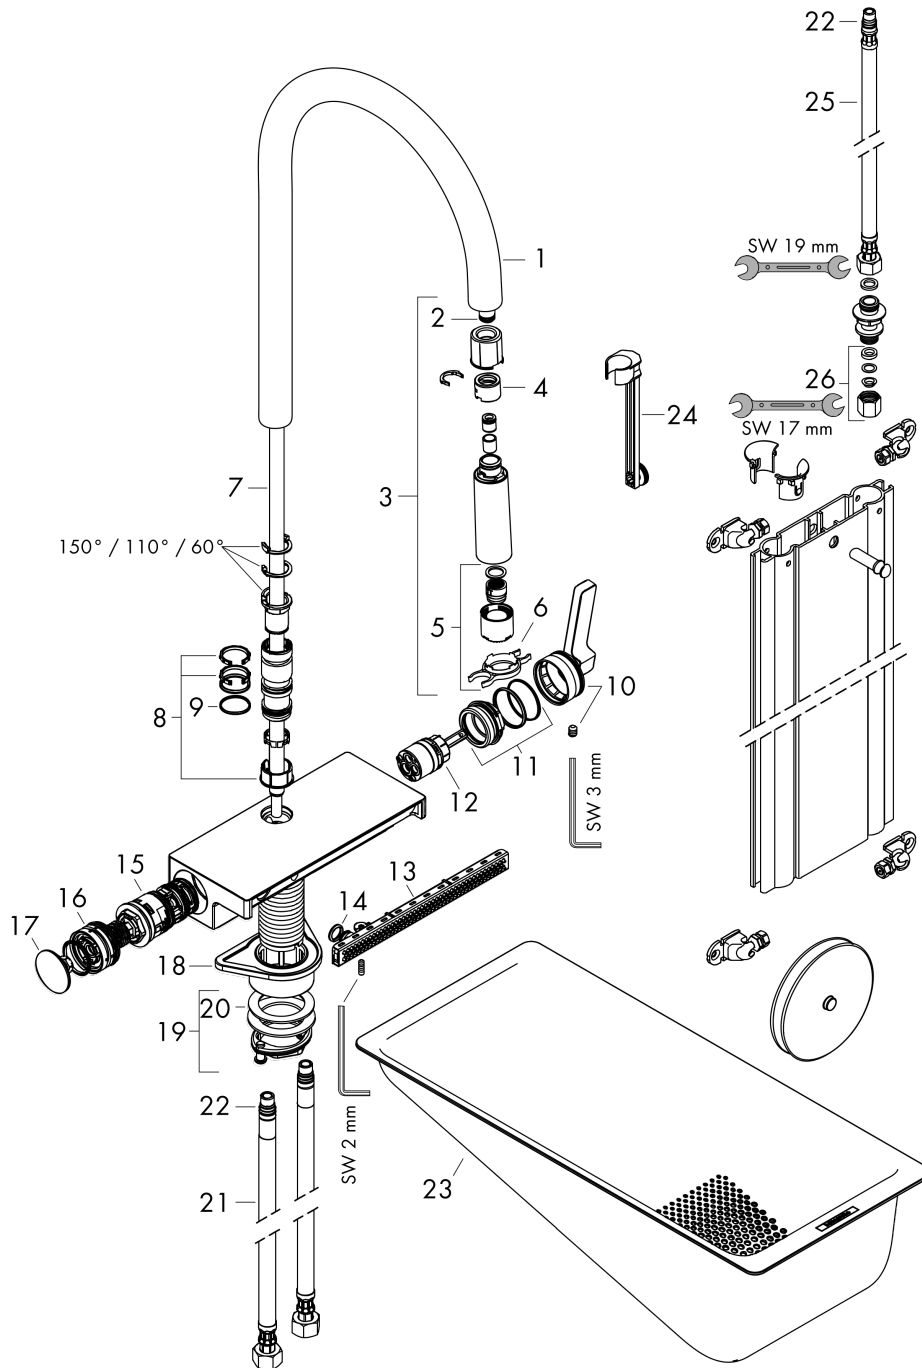

Aquno Select M81

Кухонный смеситель однорычажный, 170, с вытяжным душем, 3jet, sBox

Поверхности : хром   Артикульный номер: 73831000

Покомпонентное изображение

Год выпуска: >12/19

Aquino Select M81

Кухонный смеситель однорычажный, 170, с вытяжным душем, 3jet, sBox

Поверхности : **хром** Артикульный номер: **73831000**

Перечень запасных частей

Год выпуска: >12/19

Позиция	Описание	Артикульный номер	PC	PU
1	spout cpl.	93779000	-	1
2	O-ring 8x2	98112000	-	1
3	handspray	93778000	-	1
4	non return valve DW 10	96456000	-	1
5	spray former	93342000	-	1
6	service tool	95910000	-	1
7	hose	93754000	-	1
8	set of lever collars	98365000	-	1
9	O-ring 19x2	98426000	-	1
10	handle	93776000	-	1
11	nut	92926000	-	1
12	cartridge, assy	93183000	-	1
13	spray head cpl.	93781000	-	1
14	O-ring 10x2	98170000	-	1
15	selector assy	93558000	-	1
16	spring with sleeve	93782000	-	1
17	cover	93777000	-	1
18	support	97523000	-	1
19	fixing set (Ø 34)	95049000	-	1
20	lever collar	97548000	-	1
21	connection hose 900 mm M10x1 G3/8	93780000	-	1
22	O-ring 8x1,75	97827000	-	1
23	-	40963000	-	1
24	extension set	43333000	-	1
25	connection hose 450 mm M10x1 G3/8	96507000	-	1
26	squeezing connection	96099000	-	1