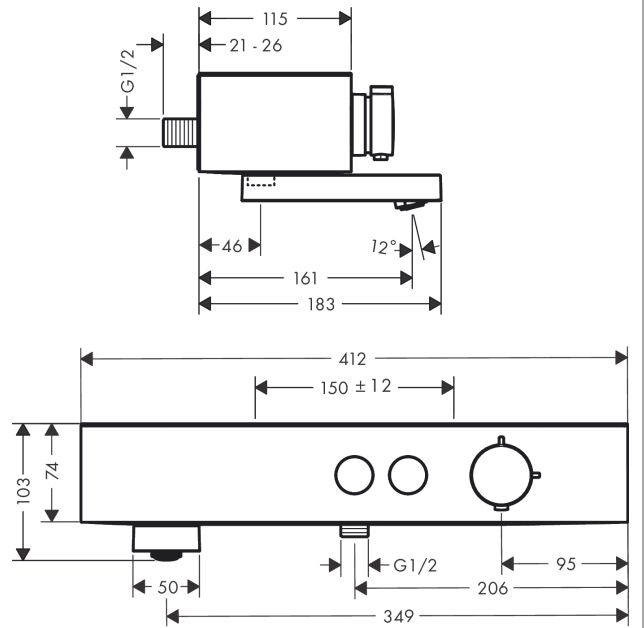

Scale drawing