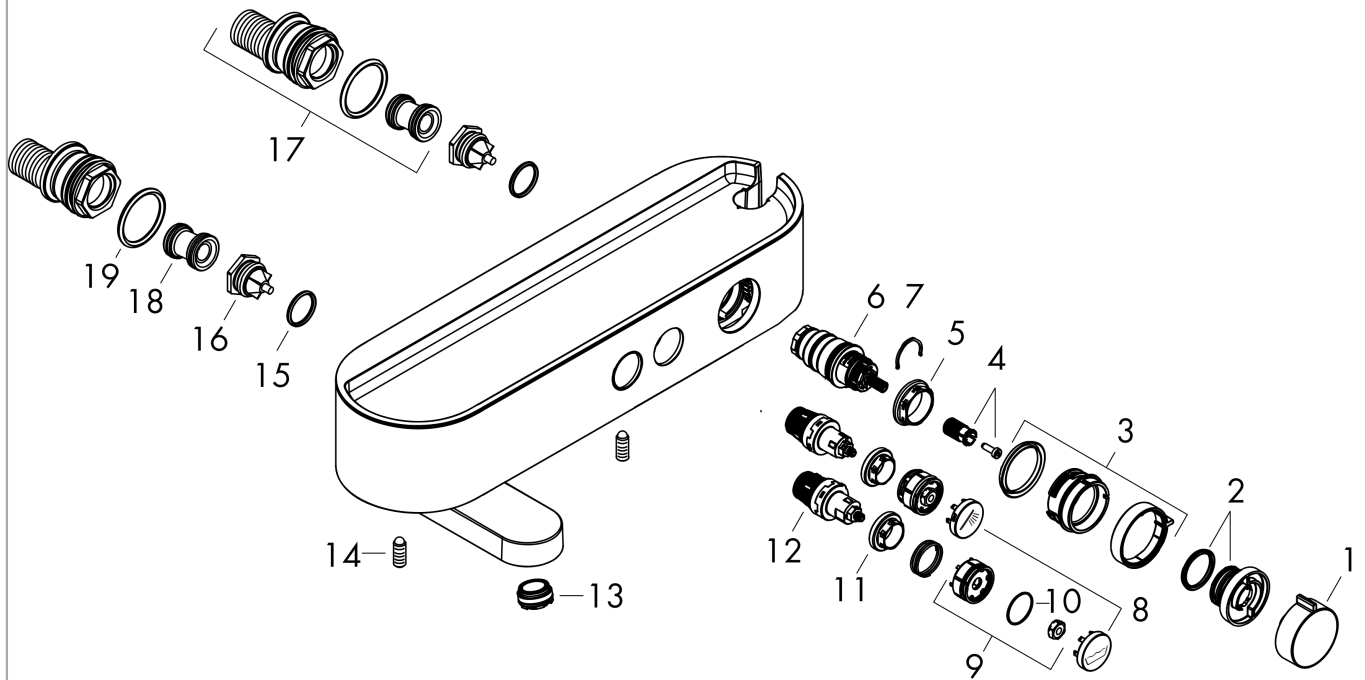

ShowerTablet Select
Bath thermostat 400 for exposed installation
Finish: **Chrome** Article Number: **24340000**

Exploded Drawing

Year of production: >04/22

ShowerTablet Select
Bath thermostat 400 for exposed installation
Finish: **Chrome** Article Number: **24340000**

Spare part list

Year of production: >04/22

Pos.	Description	Article Number	Price	PU
1	handle	94403000	€ 36,89	1
2	safety set	94404000	€ 36,89	1
3	handle	94405000	€ 22,97	1
4	handle fixing set	92136000	€ 18,80	1
5	nut	98913000	€ 18,80	1
6	thermostat cartridge	98282000	€ 103,17	1
7	cartridge for exchanged connections	92373000	€ 256,68	1
8	set of symbols	98367000	€ 45,82	1
9	spring with sleeve	92340000	€ 11,66	1
10	O-ring 20x1	98140000	€ 3,33	1
11	nut	98368000	€ 11,66	1
12	shut off unit	95758000	€ 103,17	1
13	aerator M24x1 C	92934000	€ 18,80	1
14	hollow set screw M6x16 including o-ring 29x3	98372000	€ 8,69	1
15	O-ring 17x2	98199000	€ 3,33	1
16	non return valve (pressure-resistant up to 2 MPa)	95773000	€ 28,92	1
17	set of S-unions	95772000	€ 88,54	1
18	noise reduction	96429000	€ 5,36	1
19	O-ring 29x3	98371000	€ 5,36	1