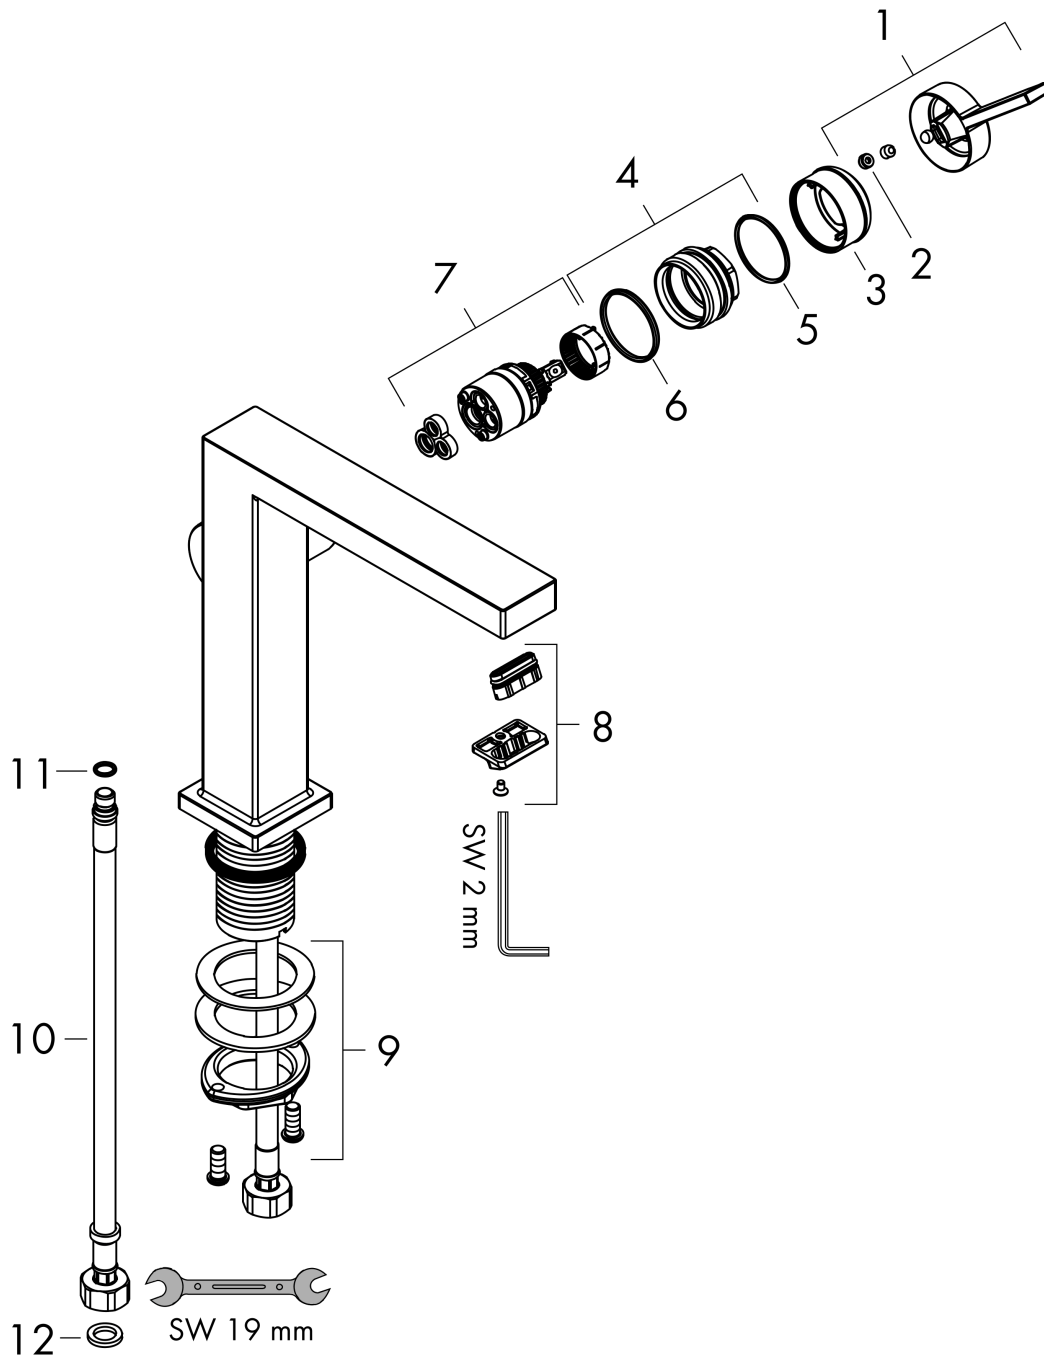

Tecturis E

Single lever basin mixer 110 Fine CoolStart EcoSmart+ with push-open waste set

Finish: **Chrome** Article Number: **73020000**

Description

product features

- consists of: single lever basin mixer, waste set
- ComfortZone 110
- projection: 155 mm
- spout height: 133 mm
- handle variant: lever handle
- spray type: WaterfallStream
- maximum flow rate at 3 bar: 4 l/min
- ceramic cartridge
- suitable for continuous flow water heaters
- push-open waste set G 1¼
- material waste set: metal
- connection type: G ¾ connections
- connection dimension: DN15
- cold water in basic handle position
- EU taxonomy: max. 6 l/min - Substantial Contribution (SC) possible

Technology

Design awards

Product image

Scale drawing

Tecturis E

Single lever basin mixer 110 Fine CoolStart EcoSmart+ with push-open waste set

Finish: **Chrome** Article Number: **73020000**

Flowchart

Tecturis E

Single lever basin mixer 110 Fine CoolStart EcoSmart+ with push-open waste set

Finish: **Chrome** Article Number: **73020000**

Exploded Drawing

Year of production: >06/23

Tecturis E

Single lever basin mixer 110 Fine CoolStart EcoSmart+ with push-open waste set

Finish: **Chrome** Article Number: **73020000**

Spare part list

Year of production: >06/23

Pos.	Description	Article Number	PC	PU
1	handle	94997000	9	1
2	screw cover	93735460	3	1
3	escutcheon	94987000	6	1
4	nut	94996000	6	1
5	O-ring 28x1,5	98421000	1	1
6	O-ring 29x2	98391000	1	1
7	cartridge, assy	93760000	13	1
8	aerator cpl.	94994000	8	1
9	fixing set (Ø 32)	13961000	7	1
10	connection hose 450 mm M8x0,75 G3/8	97206000	8	1
11	O-ring 7x1,5	98422000	1	1
12	sealing set	95581000	2	1
a	-	87494000	3	1
b	push-open waste set	50100000	98	1