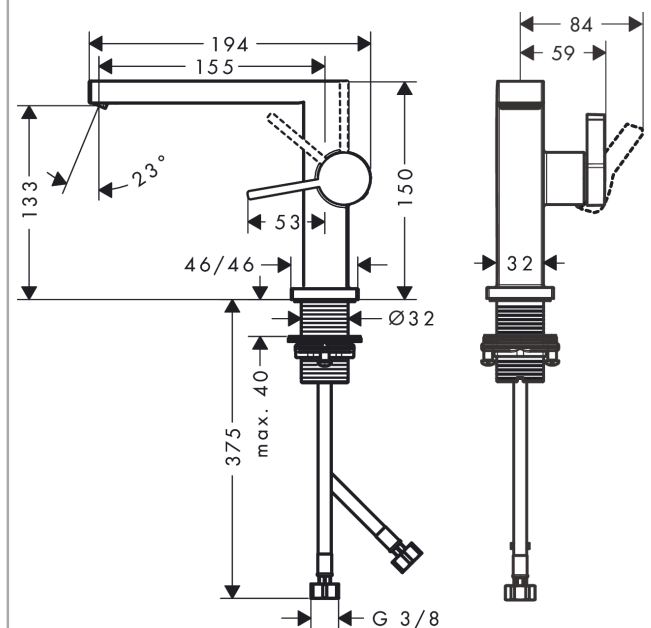

Tecturis E

Single lever basin mixer 110 Fine CoolStart EcoSmart+ with push-open waste set

Finish: **Chrome** Article Number: **73020000**

Description

product features

- consists of: single lever basin mixer, waste set
- ComfortZone 110
- projection: 155 mm
- spout height: 133 mm
- handle variant: lever handle
- spray type: WaterfallStream
- maximum flow rate at 3 bar: 4 l/min
- ceramic cartridge
- suitable for continuous flow water heaters
- push-open waste set G 1¼
- material waste set: metal
- connection type: G ¾ connections
- connection dimension: DN15
- cold water in basic handle position
- EU taxonomy: max. 6 l/min - Substantial Contribution (SC) possible

Technology

Design awards

Product image

Scale drawing

Tecturis E

Single lever basin mixer 110 Fine CoolStart EcoSmart+ with push-open waste set

Finish: **Chrome** Article Number: **73020000**

Flowchart

Tecturis E

Single lever basin mixer 110 Fine CoolStart EcoSmart+ with push-open waste set

Finish: **Chrome** Article Number: **73020000**

Exploded Drawing

Year of production: >06/23

Tecturis E

Single lever basin mixer 110 Fine CoolStart EcoSmart+ with push-open waste set

Finish: **Chrome** Article Number: **73020000**

Spare part list

Year of production: >06/23

Pos.	Description	Article Number	PC	PU
1	handle	94997000	9	1
2	screw cover	93735460	3	1
3	escutcheon	94987000	6	1
4	nut	94996000	6	1
5	O-ring 28x1,5	98421000	1	1
6	O-ring 29x2	98391000	1	1
7	cartridge, assy	93760000	13	1
8	aerator cpl.	94994000	8	1
9	fixing set (Ø 32)	13961000	7	1
10	connection hose 450 mm M8x0,75 G3/8	97206000	8	1
11	O-ring 7x1,5	98422000	1	1
12	sealing set	95581000	2	1
a	-	87494000	3	1
b	push-open waste set	50100000	98	1