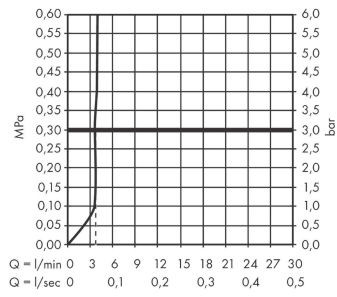

Tecturis E

Single lever basin mixer 110 Fine CoolStart EcoSmart+ with push-open waste set

Finish: **Chrome** Article Number: **73020000**

Description

product features

- consists of: single lever basin mixer, waste set
- ComfortZone 110
- projection: 155 mm
- spout height: 133 mm
- handle variant: lever handle
- spray type: WaterfallStream
- maximum flow rate at 3 bar: 4 l/min
- ceramic cartridge
- suitable for continuous flow water heaters
- push-open waste set G 1¼
- material waste set: metal
- connection type: G ¾ connections
- connection dimension: DN15
- cold water in basic handle position
- EU taxonomy: max. 6 l/min - Substantial Contribution (SC) possible

Technology

Design awards

Product image

Scale drawing

Tecturis E

Single lever basin mixer 110 Fine CoolStart EcoSmart+ with push-open waste set

Finish: **Chrome** Article Number: **73020000**

Flowchart