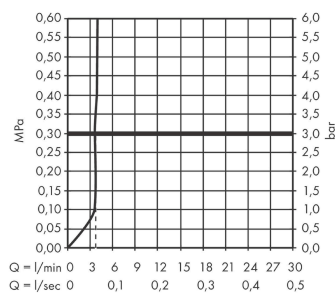

Tecturis E
Single lever basin mixer 110 EcoSmart+ without waste set
 Finish: **Chrome** Article Number: **73011000**

Description

product features

- ComfortZone 110
- projection: 144 mm
- spout height: 117 mm
- handle variant: lever handle
- spray type: WaterfallStream
- maximum flow rate at 3 bar: 4 l/min
- ceramic cartridge
- temperature limitation adjustable
- suitable for continuous flow water heaters
- connection type: G 3/8 connections
- connection dimension: DN15
- EU taxonomy: max. 6 l/min - Substantial Contribution (SC) possible

Technology

Design awards

Product image

Scale drawing

Flowchart

Tecturis E
Single lever basin mixer 110 EcoSmart+ without waste set
 Finish: **Chrome** Article Number: **73011000**

Exploded Drawing

Year of production: >09/23