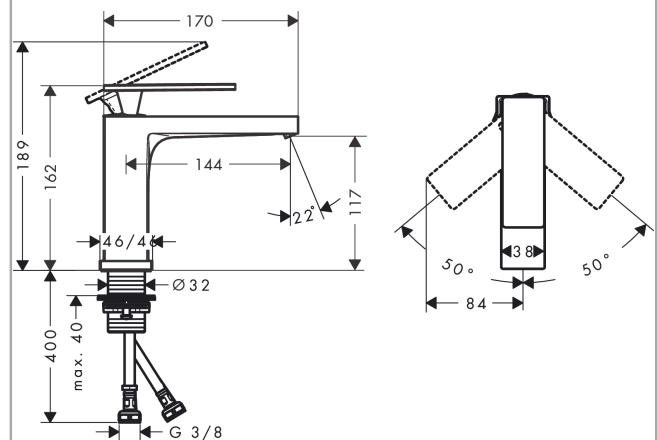

Tecturis E
Single lever basin mixer 110 EcoSmart+ without waste set
 Finish: **Chrome** Article Number: **73011000**

Description

product features

- ComfortZone 110
- projection: 144 mm
- spout height: 117 mm
- handle variant: lever handle
- spray type: WaterfallStream
- maximum flow rate at 3 bar: 4 l/min
- ceramic cartridge
- temperature limitation adjustable
- suitable for continuous flow water heaters
- connection type: G 3/8 connections
- connection dimension: DN15
- EU taxonomy: max. 6 l/min - Substantial Contribution (SC) possible

Technology

Design awards

Product image

Scale drawing

Flowchart

Tecturis E
Single lever basin mixer 110 EcoSmart+ without waste set
 Finish: **Chrome** Article Number: **73011000**

Exploded Drawing

Year of production: >09/23

Tecturis E
Single lever basin mixer 110 EcoSmart+ without waste set
 Finish: **Chrome** Article Number: **73011000**

Spare part list

Year of production: >09/23

Pos.	Description	Article Number	PC	PU
1	handle	94992000	15	1
2	screw cover	93983000	3	1
3	O-ring 30x1,5	98433000	1	1
4	nut	94993000	6	1
5	O-ring 29x2	98391000	1	1
6	cartridge, assy	92900000	10	1
7	seal	93383000	4	1
8	adapter for cartridge	95975000	3	1
9	O-ring 23x2	98398000	1	1
10	aerator cpl.	94994000	8	1
11	fixing set (Ø 32)	13961000	7	1
12	connection hose 450 mm M8x0,75 G3/8	97206000	8	1
13	O-ring 7x1,5	98422000	1	1