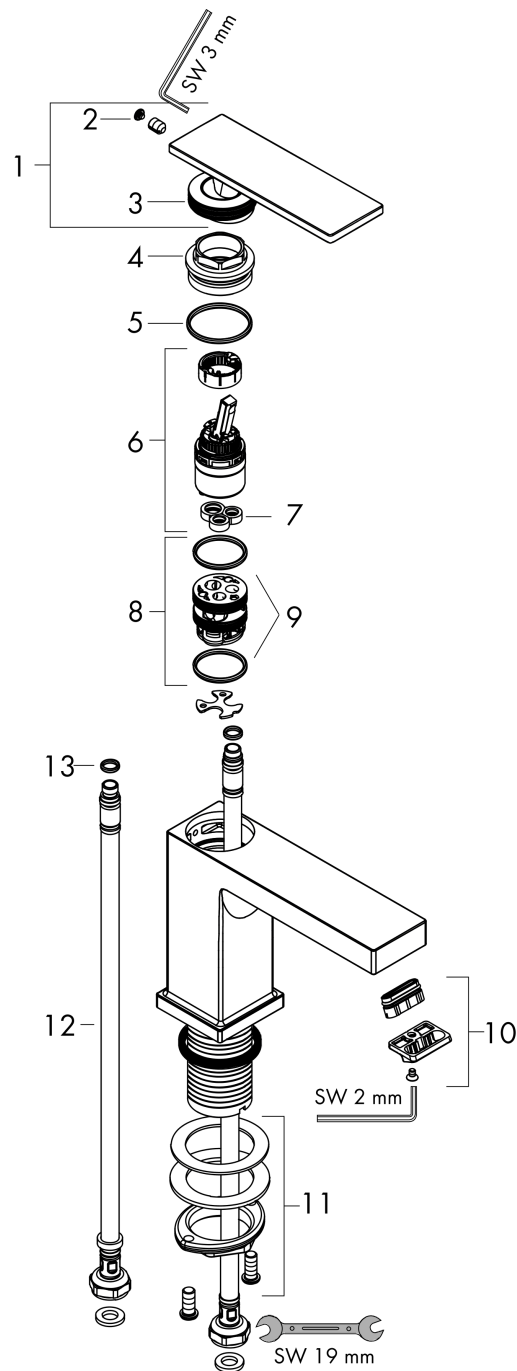

Tecturis E
Single lever basin mixer 110 EcoSmart+ without waste set
 Finish: **Chrome** Article Number: **73011000**

Description

product features

- ComfortZone 110
- projection: 144 mm
- spout height: 117 mm
- handle variant: lever handle
- spray type: WaterfallStream
- maximum flow rate at 3 bar: 4 l/min
- ceramic cartridge
- temperature limitation adjustable
- suitable for continuous flow water heaters
- connection type: G 3/8 connections
- connection dimension: DN15
- EU taxonomy: max. 6 l/min - Substantial Contribution (SC) possible

Technology

Design awards

Product image

Scale drawing

Flowchart

Tecturis E
Single lever basin mixer 110 EcoSmart+ without waste set
 Finish: **Chrome** Article Number: **73011000**

Exploded Drawing

Year of production: >09/23

Tecturis E
Single lever basin mixer 110 EcoSmart+ without waste set
 Finish: **Chrome** Article Number: **73011000**

Spare part list

Year of production: >09/23

Pos.	Description	Article Number	PC	PU
1	handle	94992000	15	1
2	screw cover	93983000	3	1
3	O-ring 30x1,5	98433000	1	1
4	nut	94993000	6	1
5	O-ring 29x2	98391000	1	1
6	cartridge, assy	92900000	10	1
7	seal	93383000	4	1
8	adapter for cartridge	95975000	3	1
9	O-ring 23x2	98398000	1	1
10	aerator cpl.	94994000	8	1
11	fixing set (Ø 32)	13961000	7	1
12	connection hose 450 mm M8x0,75 G3/8	97206000	8	1
13	O-ring 7x1,5	98422000	1	1