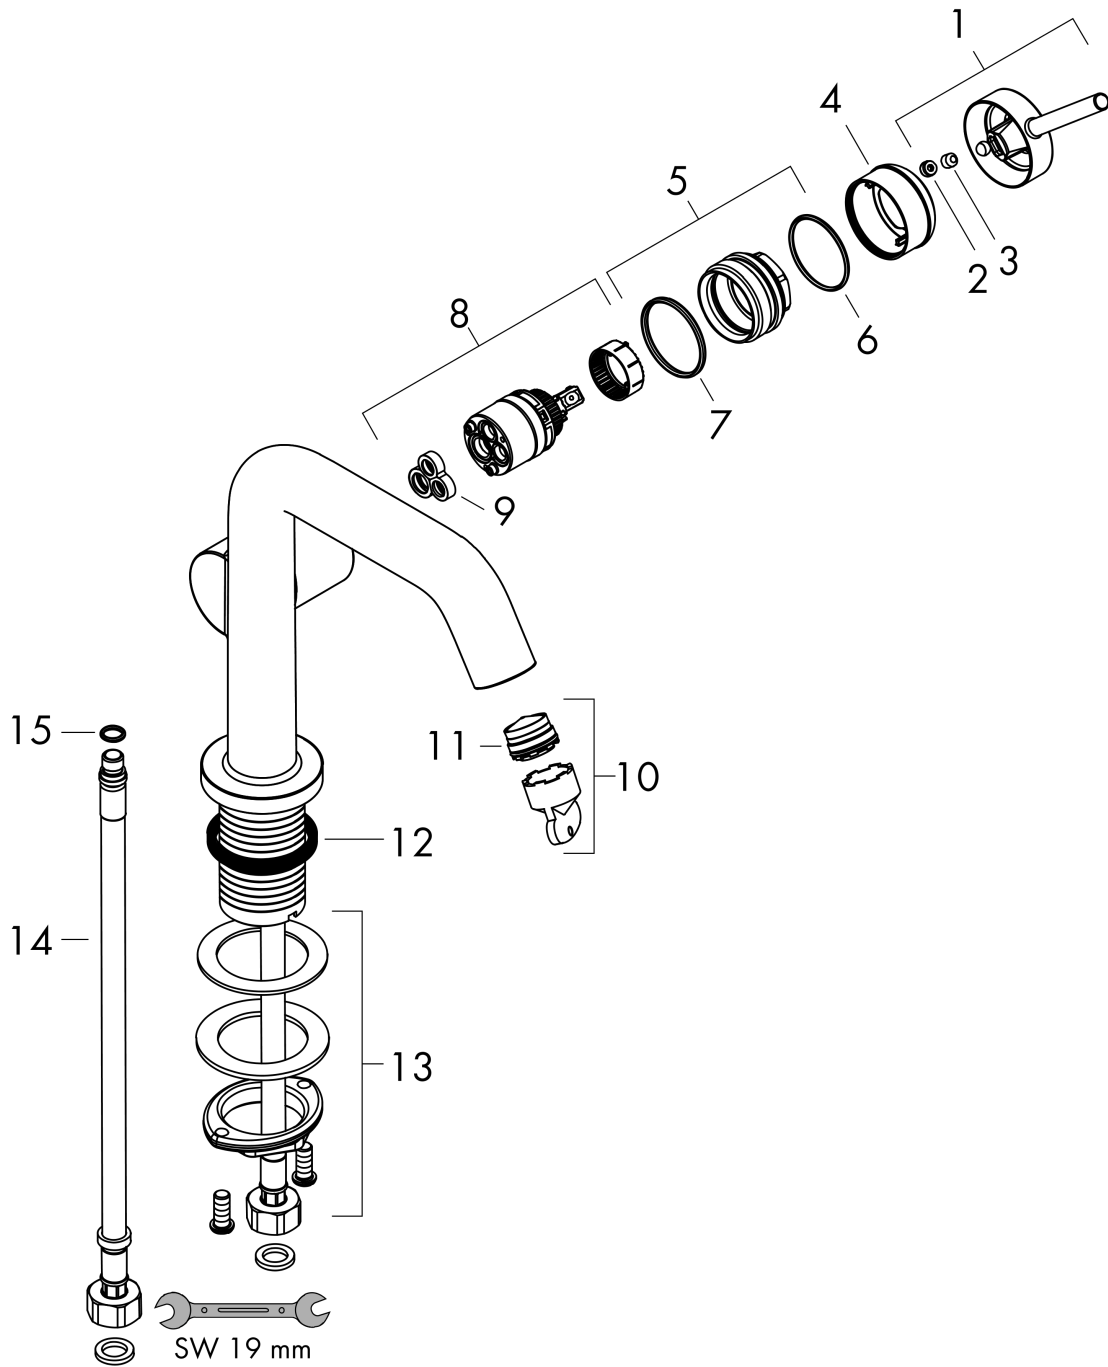

Tecturis S

Single lever basin mixer 110 Fine CoolStart EcoSmart+ with push-open waste set

Finish: **Chrome** Article Number: **73320000**

Description

product features

- consists of: single lever basin mixer, waste set
- ComfortZone 110
- projection: 130 mm
- spout height: 112 mm
- handle variant: lever handle
- spray type: normal spray
- maximum flow rate at 3 bar: 4 l/min
- ceramic cartridge
- suitable for continuous flow water heaters
- push-open waste set G 1¼
- material waste set: metal
- connection type: G ¾ connections
- connection dimension: DN15
- cold water in basic handle position
- EU taxonomy: max. 6 l/min - Substantial Contribution (SC) possible

Technology

Design awards

Product image

Scale drawing

Tecturis S

Single lever basin mixer 110 Fine CoolStart EcoSmart+ with push-open waste set

Finish: **Chrome** Article Number: **73320000**

Flowchart

Tecturis S

Single lever basin mixer 110 Fine CoolStart EcoSmart+ with push-open waste set

Finish: **Chrome** Article Number: **73320000**

Exploded Drawing

Year of production: >06/23

Tecturis S

Single lever basin mixer 110 Fine CoolStart EcoSmart+ with push-open waste set

Finish: **Chrome** Article Number: **73320000**

Spare part list

Year of production: >06/23

Pos.	Description	Article Number	PC	PU
1	handle	94999000	9	1
2	screw cover	93735460	3	1
3	hollow set screw M5x5	98446000	1	1
4	escutcheon	94987000	6	1
5	nut	94989000	3	1
6	O-ring 28x1,5	98421000	1	1
7	O-ring 29x2	98391000	1	1
8	cartridge, assy	93760000	13	1
9	seal	93383000	4	1
10	aerator cpl.	87100000	6	1
11	service tool	93750000	3	1
12	flat seal	98749000	2	1
13	fixing set (Ø 32)	13961000	7	1
14	connection hose 450 mm M8x0,75 G3/8	97206000	8	1
15	O-ring 6,6x1,6	93019000	1	1
a	push-open waste set	50100000	98	1
b	-	87494000	3	1