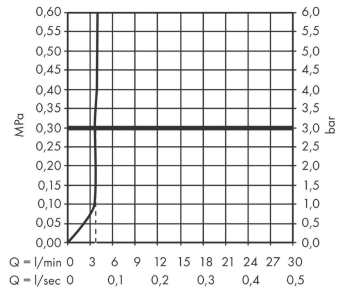

Tecturis S

Single lever basin mixer 110 Fine CoolStart EcoSmart+ with push-open waste set

Finish: **Chrome** Article Number: **73320000**

Description

product features

- consists of: single lever basin mixer, waste set
- ComfortZone 110
- projection: 130 mm
- spout height: 112 mm
- handle variant: lever handle
- spray type: normal spray
- maximum flow rate at 3 bar: 4 l/min
- ceramic cartridge
- suitable for continuous flow water heaters
- push-open waste set G 1¼
- material waste set: metal
- connection type: G ¾ connections
- connection dimension: DN15
- cold water in basic handle position
- EU taxonomy: max. 6 l/min - Substantial Contribution (SC) possible

Technology

Design awards

Product image

Scale drawing

Tecturis S

Single lever basin mixer 110 Fine CoolStart EcoSmart+ with push-open waste set

Finish: **Chrome** Article Number: **73320000**

Flowchart