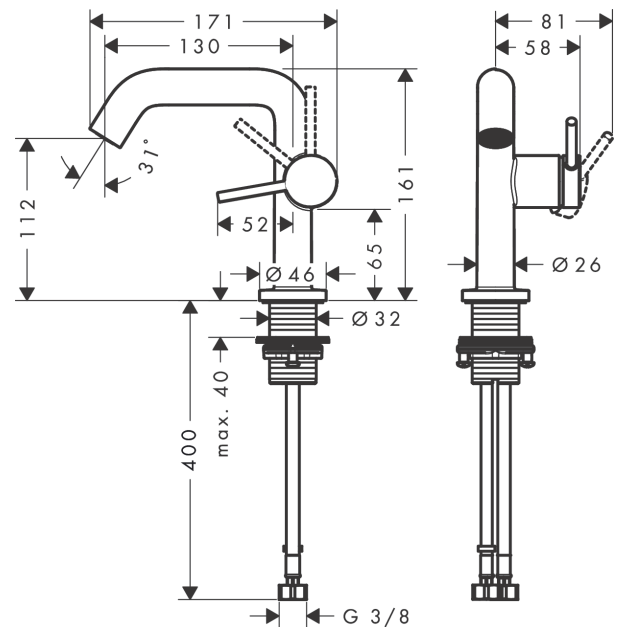

Tecturis S

Single lever basin mixer 110 Fine CoolStart EcoSmart+ with push-open waste set

Finish: **Chrome** Article Number: **73320000**

Description

product features

- consists of: single lever basin mixer, waste set
- ComfortZone 110
- projection: 130 mm
- spout height: 112 mm
- handle variant: lever handle
- spray type: normal spray
- maximum flow rate at 3 bar: 4 l/min
- ceramic cartridge
- suitable for continuous flow water heaters
- push-open waste set G 1¼
- material waste set: metal
- connection type: G ¾ connections
- connection dimension: DN15
- cold water in basic handle position
- EU taxonomy: max. 6 l/min - Substantial Contribution (SC) possible

Technology

Design awards

Product image

Scale drawing

Tecturis S

Single lever basin mixer 110 Fine CoolStart EcoSmart+ with push-open waste set

Finish: **Chrome** Article Number: **73320000**

Flowchart

Tecturis S

Single lever basin mixer 110 Fine CoolStart EcoSmart+ with push-open waste set

Finish: **Chrome** Article Number: **73320000**

Exploded Drawing

Year of production: >06/23

Tecturis S

Single lever basin mixer 110 Fine CoolStart EcoSmart+ with push-open waste set

Finish: **Chrome** Article Number: **73320000**

Spare part list

Year of production: >06/23

Pos.	Description	Article Number	PC	PU
1	handle	94999000	9	1
2	screw cover	93735460	3	1
3	hollow set screw M5x5	98446000	1	1
4	escutcheon	94987000	6	1
5	nut	94989000	3	1
6	O-ring 28x1,5	98421000	1	1
7	O-ring 29x2	98391000	1	1
8	cartridge, assy	93760000	13	1
9	seal	93383000	4	1
10	aerator cpl.	87100000	6	1
11	service tool	93750000	3	1
12	flat seal	98749000	2	1
13	fixing set (Ø 32)	13961000	7	1
14	connection hose 450 mm M8x0,75 G3/8	97206000	8	1
15	O-ring 6,6x1,6	93019000	1	1
a	push-open waste set	50100000	98	1
b	-	87494000	3	1