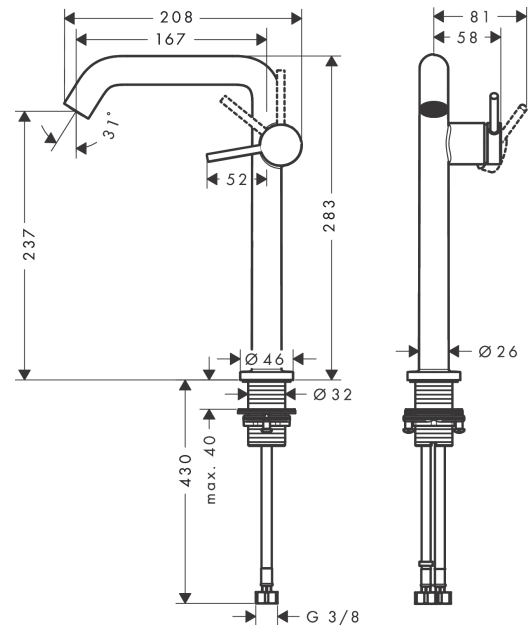

#### product features

- consists of: single lever basin mixer, waste set
- ComfortZone 240
- projection: 167 mm
- spout height: 230 mm
- handle variant: lever handle
- spray type: normal spray
- maximum flow rate at 3 bar: 4 l/min
- ceramic cartridge
- suitable for continuous flow water heaters
- push-open waste set G 1¼
- material waste set: metal
- connection type: G ¾ connections
- connection dimension: DN15
- cold water in basic handle position
- EU taxonomy: max. 6 l/min - Substantial Contribution (SC) possible

### Scale drawing

**Tecturis S**

**Single lever basin mixer 240 Fine CoolStart EcoSmart+ for wash bowls with push-open waste set**

Finish: **Chrome** Article Number: **73370000**

**Flowchart**