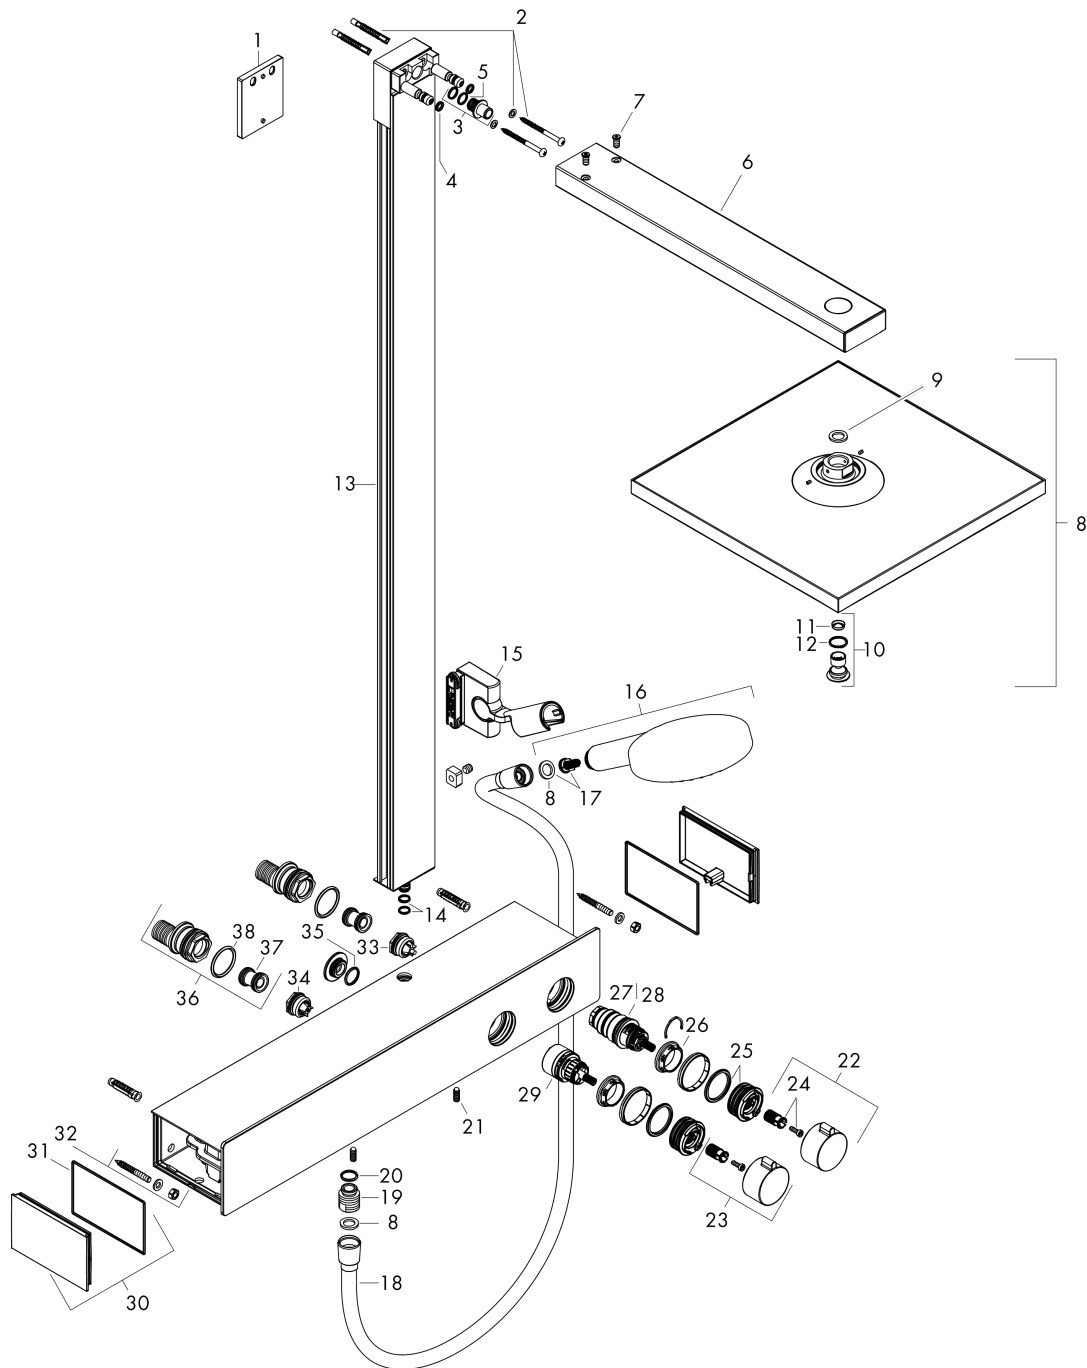

Raindance E

Showerpipe 300 1jet с ShowerTablet 600

Поверхности : **хром**   Артикульный номер: **27363000**

Покомпонентное изображение

Год выпуска: >10/17

Raindance E

Showerpipe 300 1jet c ShowerTablet 600

Поверхности : **хром** Артикульный номер: **27363000**

Перечень запасных частей

Год выпуска: >10/17

Позиция	Описание	Артикульный номер	PC	PU
1	tile-matching-disk	93146000	-	1
2	mounting set	96179800	-	1
3	connecting thread	93992000	-	1
4	O-ring 10x1,5	98123000	-	1
5	O-ring 6x2	98458000	-	1
6	shower arm	93221000	-	1
7	screw	93431000	-	1
8	head shower	93230000	-	1
9	seal	98058000	-	1
10	air jet	93127000	-	1
11	filter	93128000	-	1
12	O-ring 15x2	98163000	-	1
13	pipe with cover (950 mm)	93222000	-	1
14	O-ring 9x1,5	98117000	-	1
15	support, assy	93100000	-	1
16	handshower	26530000	-	1
17	filter insert	97708000	-	1
18	shower hose Isiflex'B 1,60 m	28276000	-	1
19	connecting thread	95392000	-	1
20	O-ring 14x2	98129000	-	1
21	hollow set screw M6x16 including o-ring 29x3	98372000	-	1
22	handle	93227000	-	1
23	handle for shut off unit	93226000	-	1
24	handle fixing set	93228000	-	1
25	safety set	93229000	-	1
26	nut	98913000	-	1
27	thermostat cartridge	98282000	-	1
28	cartridge for exchanged connections	92373000	-	1
29	shut off unit with selector	98283000	-	1
30	cover	93225000	-	1
31	O-ring 76x2,5	98431000	-	1
32	mounting kit	98744000	-	1
33	non return valve with filter	93224000	-	1
34	non return valve (pressure-resistant up to 2 MPa)	93223000	-	1
35	O-ring 16x2	98133000	-	1
36	set of S-unions	95772000	-	1
37	noise reduction	96429000	-	1
38	O-ring 29x3	98371000	-	1