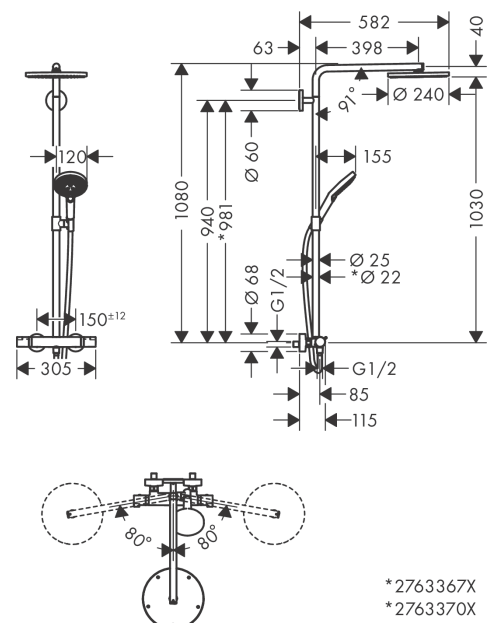

Raindance Select S
Showerpipe 240 1jet PowderRain с термостатом
Поверхности : **хром** Артикульный номер: **27633000**

Описание

Характеристики

- состоит из: верхний душ, ручной душ, термостат для душа, штанга для душа, держатель для душа, душевая штанга
- верхний душ Raindance S240.240 мм
- размер душевого диска: 240 мм
- тип струи: PowderRain
- тип струи ручной душ: Rain, PowderRain, Whirl
- держатель для ручного душа регулируемый по высоте
- диаметр штанги: 25 мм
- подъемная труба может быть укорочена по высоте
- длина держателя для душа: 460 мм
- поворотный держатель для душа
- максимальный расход воды при 3 бар: 16 л/мин
- расход воды PowderRain (при 3 барах): 16 л / мин
- рабочее давление: мин. 1 бар/макс. 10 бар
- термостат Ecostat Comfort
- предохранительный ограничитель при 40°C
- регулируемый ограничитель температуры горячей воды
- пользовательское управление посредством вращения рукоятки
- вид монтажа: внешний монтаж
- соединительная резьба G 1/2
- межосевое подключение 150 мм ± 12 мм

Технология

Продукт

Чертеж