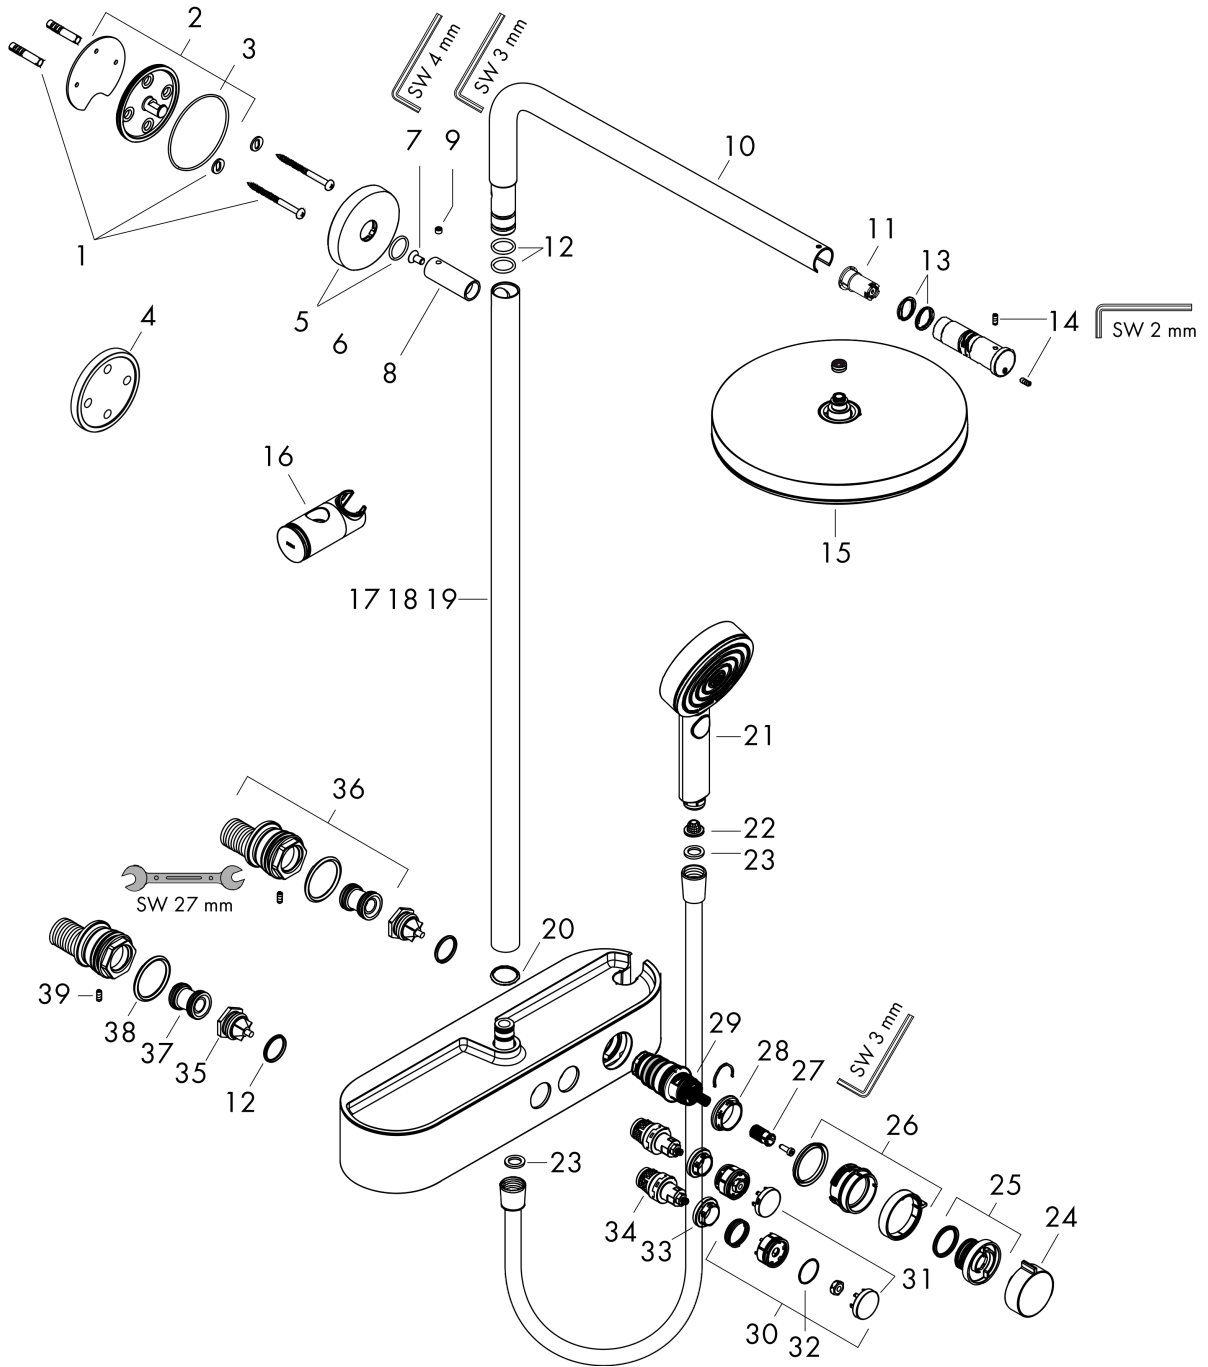

Pulsify S
Showerpipe 260 1jet with bath thermostat ShowerTablet 400
Finish: **Chrome** Article Number: **24230000**

Exploded Drawing

Year of production: >01/23

Pulsify S
Showerpipe 260 1jet with bath thermostat ShowerTablet 400
Finish: **Chrome** Article Number: **24230000**

Spare part list

Year of production: >01/23

Pos.	Description	Article Number	Price	PU
1	mounting set	98716000	€ 14,28	1
2	wall flange	95687000	€ 36,89	1
3	O-ring 72x2	98395000	€ 3,33	1
4	tile-matching-disk 7 mm	95239000	€ 14,28	1
5	escutcheon Ø 60 mm	95692000	€ 18,80	1
6	O-ring 20x2	98165000	€ 3,33	1
7	screw	92137000	€ 5,36	1
8	sleeve	92166000	€ 36,89	1
9	hollow set screw M6x5	98447000	€ 3,33	1
10	shower arm cpl.	94831000	€ 128,28	1
11	back flow preventor cartridge	92268007	€ 55,34	1
12	O-ring 17x2,5	98387000	€ 3,33	1
13	O-ring 17x2	98199000	€ 3,33	1
14	hollow set screw M4x10	97667000	€ 3,33	1
15	head shower	94876000	€ 338,79	1
16	support, assy	93517000	€ 58,67	1
17	pipe 973 mm / Ø 22 mm	92468000	€ 128,28	1
18	pipe 1030 mm	95915000	€ 128,28	1
19	pipe 1400 mm	95983000	€ 166,48	1
20	sealing foil	94795000	€ 3,33	1
21	-	24110000	-	1
22	filter	92672000	€ 5,36	1
23	seal	98058000	€ 3,33	1
24	handle	94403000	€ 36,89	1
25	safety set	94404000	€ 36,89	1
26	handle	94405000	€ 22,97	1
27	handle fixing set	92136000	€ 18,80	1
28	nut	98913000	€ 18,80	1
29	thermostat cartridge	98282000	€ 103,17	1
30	spring with sleeve	92340000	€ 11,66	1
31	set of symbols	98367000	€ 45,82	1
32	O-ring 20x1	98140000	€ 3,33	1
33	nut	98368000	€ 11,66	1
34	shut off unit	95758000	€ 103,17	1
35	non return valve (pressure-resistant up to 2 MPa)	95773000	€ 28,92	1
36	set of S-unions	95772000	€ 88,54	1
37	noise reduction	96429000	€ 5,36	1
38	O-ring 29x3	98371000	€ 5,36	1
39	hollow set screw M6x16 including o-ring 29x3	98372000	€ 8,69	1