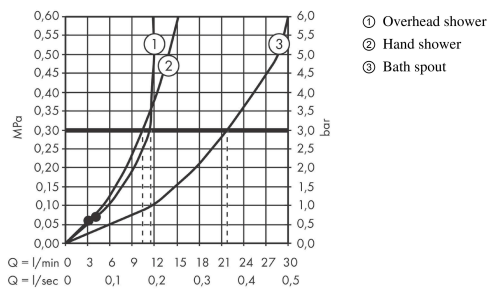

Pulsify S
Showerpipe 260 1jet with bath thermostat ShowerTablet 400
 Finish: **Chrome** Article Number: **24230000**

Description

product features

- consists of: overhead shower, hand shower, bath thermostat, shower bar, slider, shower hose
- overhead shower Pulsify 260 1jet
- shower head size overhead shower: 260 mm
- spray type overhead shower: PowderRain
- ball-joint: overhead shower angle adjustable
- spray disc surface: graphite
- Fast Drain empties the overhead shower from an angle of 10°
- removable shower head
- shelf made of plastic
- surface shelf: graphite
- maximum flow rate at 3 bar: 21,8 l/min
- flow rate PowderRain spray (at 3 bar): 11,5 l/min
- spray type hand shower: PowderRain, IntenseRain, Massage spray
- max. operating pressure: 5 bar
- pipe can be shortened in height
- shower bar diameter: 22 mm
- height-adjustable slider with locking push-button slider
- shower arm length overhead shower: 398 mm
- swivel shower arm
- CoolContact thermostat: Prevents the housing from heating up, making showering even safer
- thermostat ShowerTablet Select 400
- safety stop at 40°C
- adjustable hot water limitation
- convenient diversion via Select button
- simultaneous utilization of 3 functions
- suitable for continuous flow water heaters
- mounting type: exposed installation
- centre distance 150 ± 12 mm
- intrinsically safe against backflow
- Thermostat is delivered with buttons overhead shower, bath tub and hand shower
- 3 functions

Technology

Design awards

reddot winner 2021

Pulsify S
Showerpipe 260 1jet with bath thermostat ShowerTablet 400
 Finish: **Chrome** Article Number: **24230000**

Product image

Scale drawing

Flowchart

Pulsify S
Showerpipe 260 1jet with bath thermostat ShowerTablet 400
 Finish: **Chrome** Article Number: **24230000**