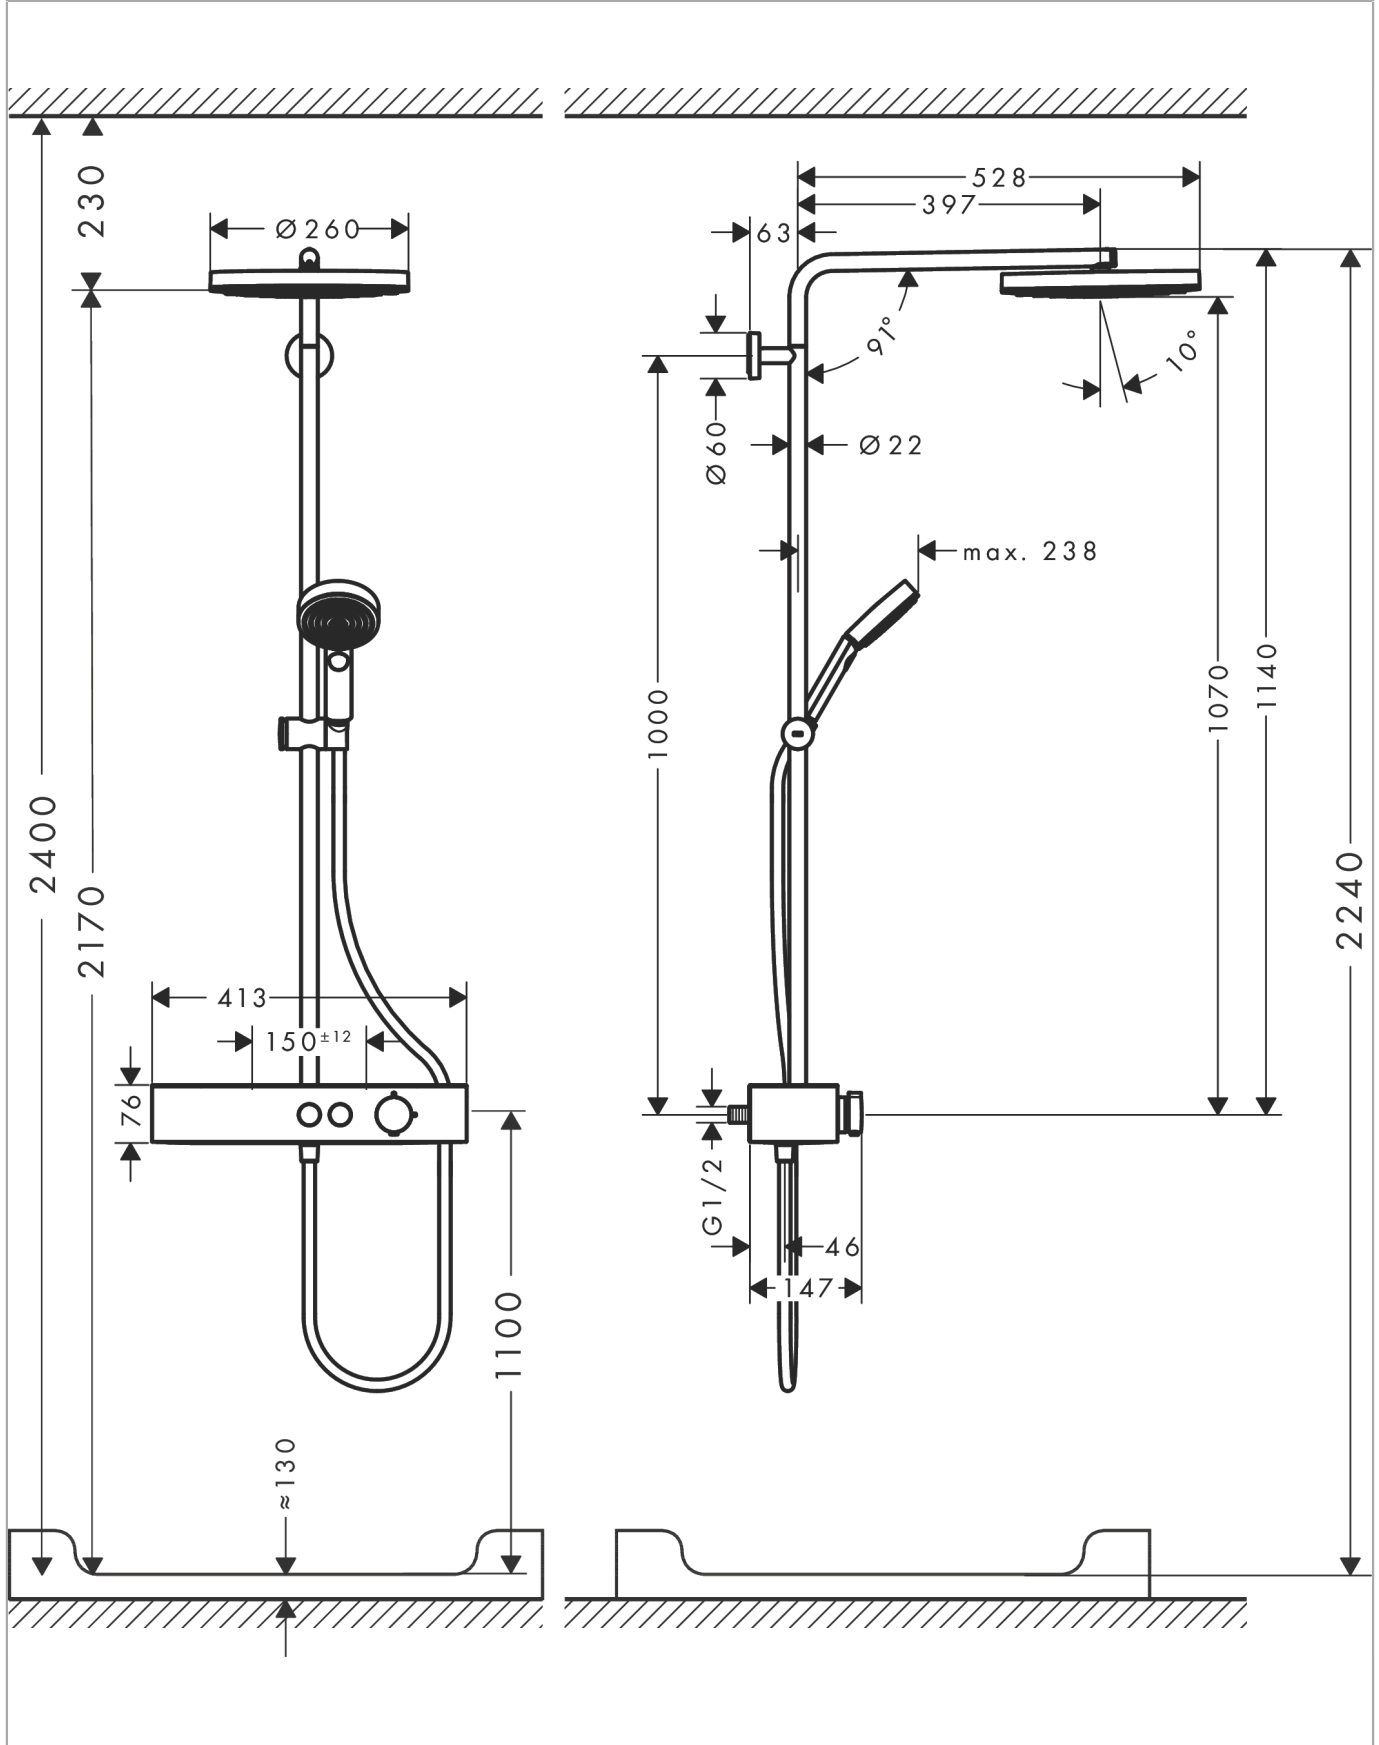

Pulsify S
Showerspipe 260 1jet with ShowerTablet Select 400
Finish: **Chrome** Article Number: **24220000**

Installation examples