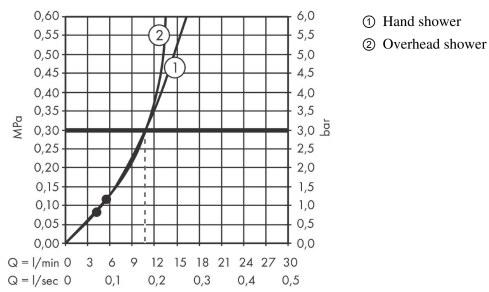

### product features

- consists of: overhead shower, hand shower, shower thermostat, shower bar, slider, shower hose
- overhead shower Pulsify 260 1jet
- shower head size overhead shower: 260 mm
- spray type overhead shower: PowderRain
- ball-joint: overhead shower angle adjustable
- spray disc surface: graphite
- Fast Drain empties the overhead shower from an angle of 10°
- removable shower head
- shelf made of plastic
- surface shelf: graphite
- maximum flow rate at 3 bar: 10,9 l/min
- spray type hand shower: PowderRain, IntenseRain, Massage spray
- minimum flow pressure: 1,2 bar
- max. operating pressure: 10 bar
- pipe can be shortened in height
- shower bar diameter: 22 mm
- height-adjustable slider with locking push-button slider
- shower arm length overhead shower: 398 mm
- swivel shower arm
- CoolContact thermostat: Prevents the housing from heating up, making showering even safer
- thermostat ShowerTablet Select 400
- safety stop at 40°C
- adjustable hot water limitation
- convenient diversion via Select button
- simultaneous utilization of 2 functions
- suitable for continuous flow water heaters
- mounting type: exposed installation
- connection thread G ½
- centre distance 150 ± 12 mm
- intrinsically safe against backflow
- Thermostat is delivered with buttons hand shower and overhead shower
- 2 functions

## Design awards

reddot winner 2021

**Pulsify S**  
**Showerpipe 260 1jet with ShowerTablet Select 400**  
 Finish: **Chrome** Article Number: **24220000**

Product image

Scale drawing

Flowchart

**Pulsify S**  
**Showerspipe 260 1jet with ShowerTablet Select 400**  
 Finish: **Chrome** Article Number: **24220000**