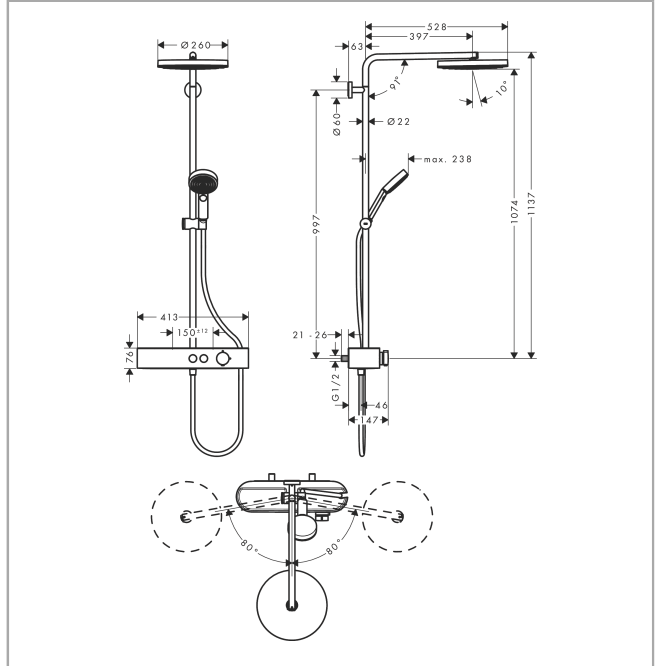

Scale drawing