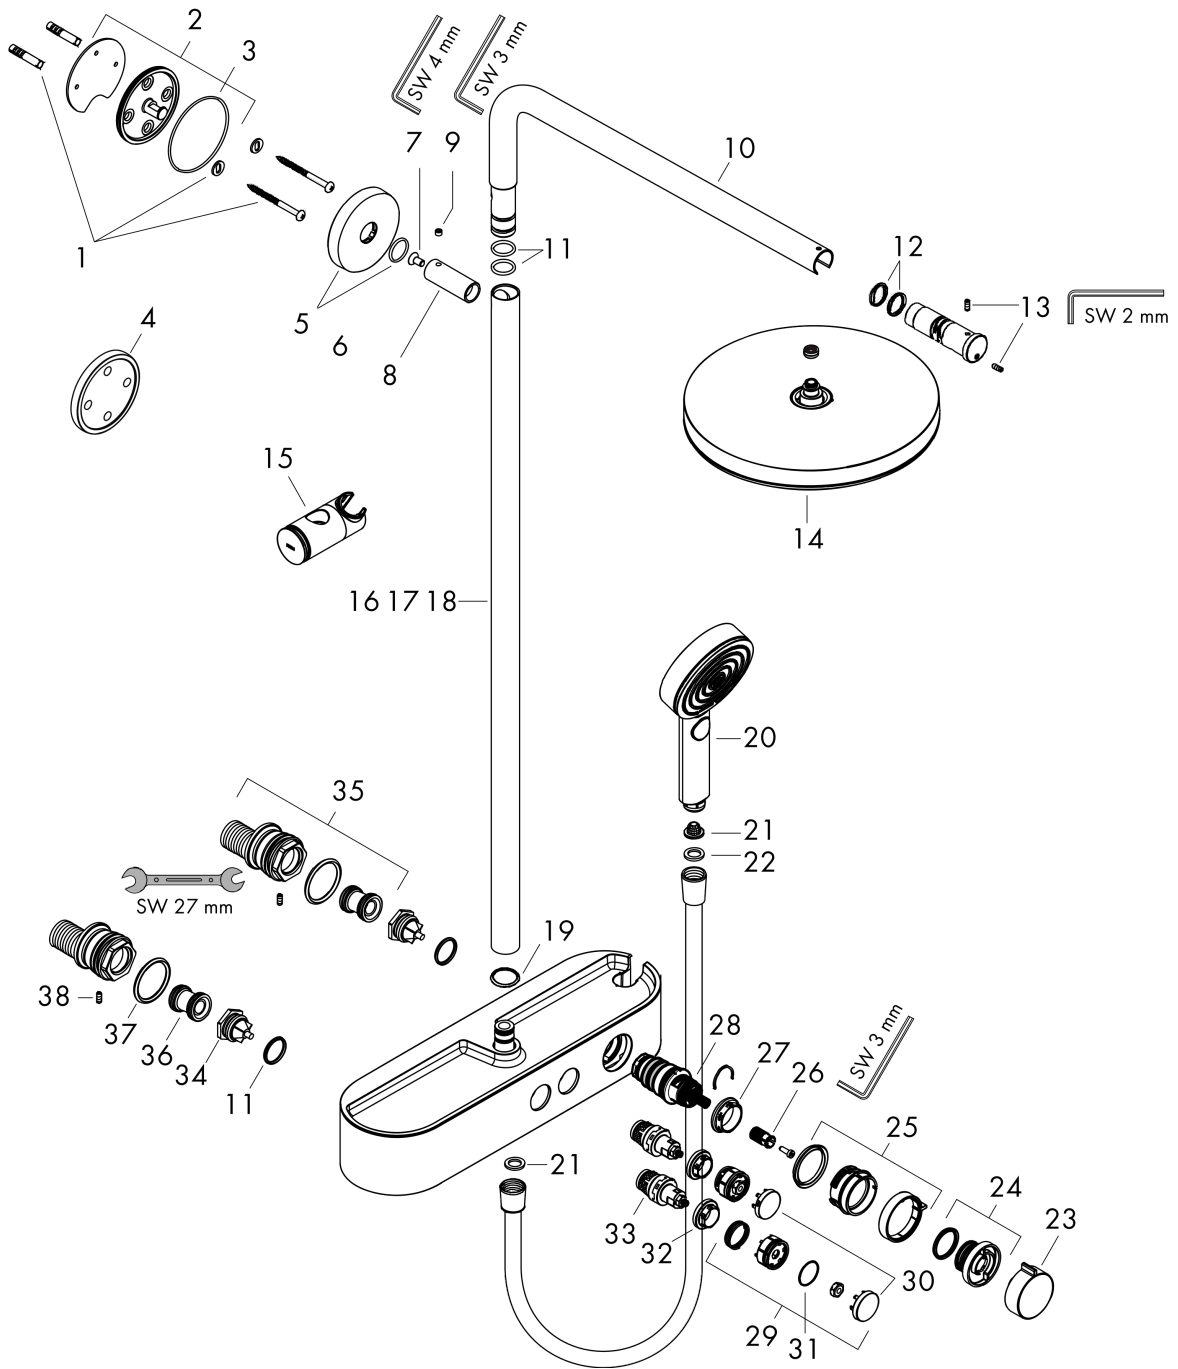

Pulsify S
Showerpipe 260 1jet with ShowerTablet Select 400
Finish: **Chrome** Article Number: **24220000**

Exploded Drawing

Year of production: >01/22

Pulsify S
Showerpipe 260 1jet with ShowerTablet Select 400
Finish: **Chrome** Article Number: **24220000**

Spare part list

Year of production: >01/22

Pos.	Description	Article Number	Price	PU
1	mounting set	98716000	€ 14,28	1
2	wall flange	95687000	€ 36,89	1
3	O-ring 72x2	98395000	€ 3,33	1
4	tile-matching-disk 7 mm	95239000	€ 14,28	1
5	escutcheon Ø 60 mm	95692000	€ 18,80	1
6	O-ring 20x2	98165000	€ 3,33	1
7	screw	92137000	€ 5,36	1
8	sleeve	92166000	€ 36,89	1
9	hollow set screw M6x5	98447000	€ 3,33	1
10	shower arm cpl.	94831000	€ 128,28	1
11	O-ring 17x2,5	98387000	€ 3,33	1
12	O-ring 17x2	98199000	€ 3,33	1
13	hollow set screw M4x10	97667000	€ 3,33	1
14	head shower	94876000	€ 338,79	1
15	support, assy	93517000	€ 58,67	1
16	pipe 973 mm / Ø 22 mm	92468000	€ 128,28	1
17	pipe 1030 mm	95915000	€ 128,28	1
18	pipe 1400 mm	95983000	€ 166,48	1
19	sealing foil	94795000	€ 3,33	1
20	-	24110000	-	1
21	filter	92672000	€ 5,36	1
22	seal	98058000	€ 3,33	1
23	handle	94403000	€ 36,89	1
24	safety set	94404000	€ 36,89	1
25	handle	94405000	€ 22,97	1
26	handle fixing set	92136000	€ 18,80	1
27	nut	98913000	€ 18,80	1
28	thermostat cartridge	98282000	€ 103,17	1
29	spring with sleeve	92340000	€ 11,66	1
30	set of symbols	98367000	€ 45,82	1
31	O-ring 20x1	98140000	€ 3,33	1
32	nut	98368000	€ 11,66	1
33	shut off unit	95758000	€ 103,17	1
34	non return valve (pressure-resistant up to 2 MPa)	95773000	€ 28,92	1
35	set of S-unions	95772000	€ 88,54	1
36	noise reduction	96429000	€ 5,36	1
37	O-ring 29x3	98371000	€ 5,36	1
38	hollow set screw M6x16 including o-ring 29x3	98372000	€ 8,69	1