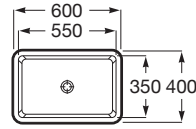

THE GAP

SQUARE - Under countertop vitreous china basin

DIMENSIONS

Length	550 mm
Width	350 mm
Height	160 mm

COLOURS AND FINISHES

00 White

TECHNICAL DRAWINGS

FEATURES

- Bowl depth (mm): 110
- Bowl length (mm): 550
- Bowl width (mm): 350
- Installation type: Built-in / Undercountertop
- Material: Vitreous china
- Shape: Rectangular
- Taphole configuration: No tapholes
- Waste: Not included