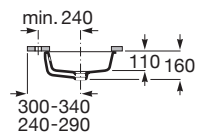

THE GAP

SQUARE - Under countertop vitreous china basin

DIMENSIONS

Length	550 mm
Width	350 mm
Height	160 mm

COLOURS AND FINISHES

00 White

TECHNICAL DRAWINGS

FEATURES

- Bowl depth (mm): 110
- Bowl length (mm): 550
- Bowl width (mm): 350
- Installation type: Built-in / Undercountertop
- Material: Vitreous china
- Shape: Rectangular
- Taphole configuration: No tapholes
- Waste: Not included