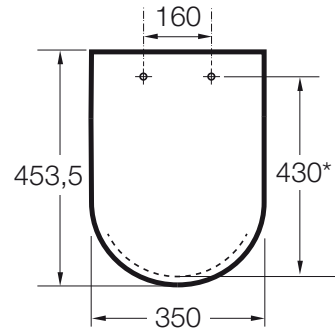

THE GAP

SQUARE - Slim soft-closing toilet seat and cover

TECHNICAL DRAWINGS

FEATURES

EasyFix®

Hinge material: Stainless steel

Quick release

Shape: Square

342479..0

SQUARE - Comfort height back to wall vitreous china close-coupled WC with dual outlet

34247C..U

Vitreous china wall-hung Rimless WC

34647L..0

SQUARE - Single floorstanding WC with dual outlet

347477..0