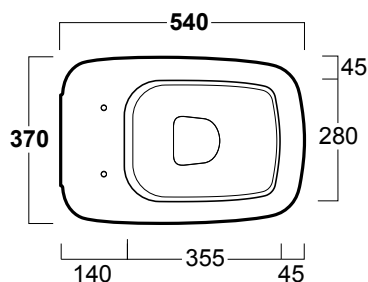

Evolution

Vaso carenato / Back to wall WC

EVO 01

Disegni Tecnici
Technical Drawings

Vaso carenato con carico parete o pavimento
(curva tecnica inclusa)

*Back to wall WC with wall or floor outlet
(curved pipe included)*