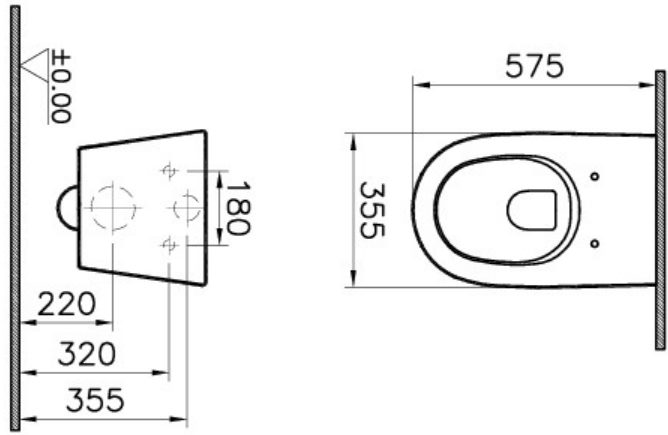

Description Nest Wall-Hung WC Pan

Code	5173B003-0075
Product Properties	Water Saving
Connection Type	Horizontal Outlet
Built-In Stop Valve	Available
VitrAfresh	Not available
Bidet Nozzle Inlet	Concealed
Breeam	7
CE	Yes
DGNB	5
EPD	Yes
Leed	9
Material	Ceramic
Compatible Products	30 +++++ Toilet Seat
VitrAClean	No
Colour	White

* Duvar kalınlığına göre ilave boru gerekebilir.
 * Additional pipe may be required due to wall thickness
 * Ein zusätzliches Ablaufrohr ist je nach Wandstärke erforderlich