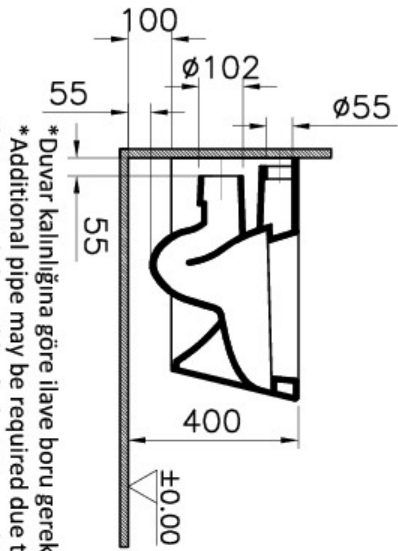

Description Nest Wall-Hung WC Pan

Code	5173B003-0075
Product Properties	Water Saving
Connection Type	Horizontal Outlet
Built-In Stop Valve	Available
VitrAfresh	Not available
Bidet Nozzle Inlet	Concealed
Breeam	7
CE	Yes
DGNB	5
EPD	Yes
Leed	9
Material	Ceramic
Compatible Products	30 +++++ Toilet Seat
VitrAClean	No
Colour	White

* Duvar kalınlığına göre ilave boru gerekebilir.
 * Additional pipe may be required due to wall thickness
 * Ein zusätzliches Ablaufrohr ist je nach Wandstärke erforderlich