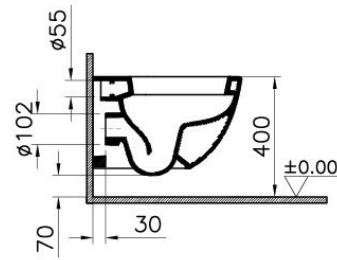

VitrA

Description

Sento Short Wall-Hung Wc Pan

Code

4337B003-0075

Bidet Nozzle Inlet

Without Nozzle

VitrAclean

No

Colour

White

VitrA retains the right to change details about the products and technical specifications without prior notice.