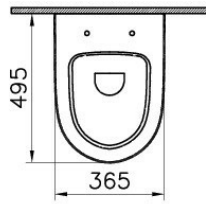

VitrA

Description

Sento Short Wall-Hung Wc Pan

Code

4337B003-0075

Bidet Nozzle Inlet

Without Nozzle

VitrAclean

No

Colour

White

VitrA retains the right to change details about the products and technical specifications without prior notice.