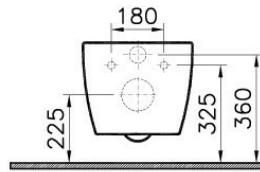

VitrA

Description

Sento Short Wall-Hung Wc Pan

Code

4337B003-0075

Bidet Nozzle Inlet

Without Nozzle

VitrAclean

No

Colour

White

VitrA retains the right to change details about the products and technical specifications without prior notice.