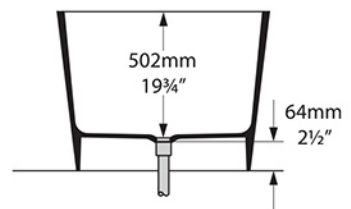

ios IOS-N-BK

Top view

Front view

Side view

Section BB

Shown with K17 waste kit

Section AA

Section BB

Shown with K12/K40 waste kit

*All measurements subject to +/-5% tolerance

*Overflow hole not drilled