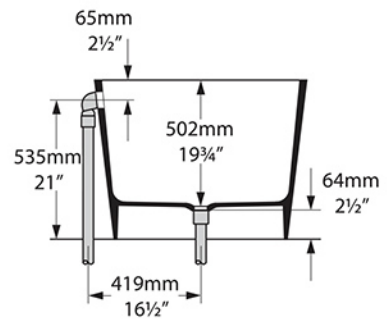

ios IOS-N-BK

Top view

Front view

Side view

Section BB

Shown with K17 waste kit

Section AA

Section BB

Shown with K12/K40 waste kit

*All measurements subject to +/-5% tolerance

*Overflow hole not drilled