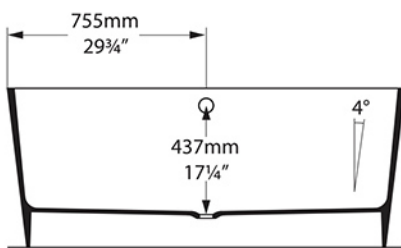

ios IOS-N-BK

Top view

Front view

Side view

Section BB

Shown with K17 waste kit

Section AA

Section BB

Shown with K12/K40 waste kit

*All measurements subject to +/-5% tolerance

*Overflow hole not drilled