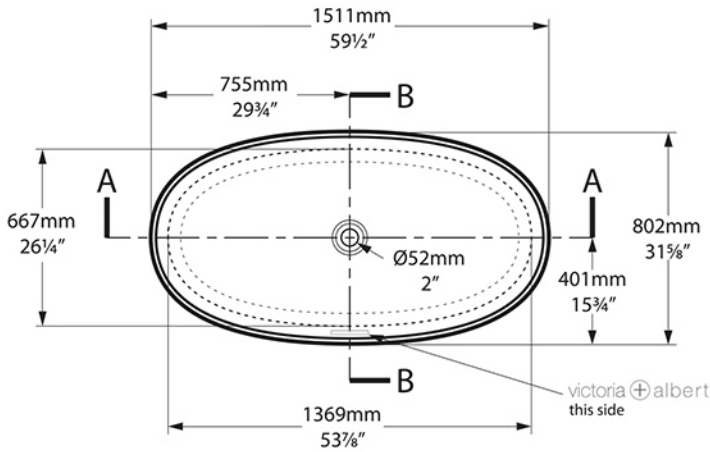

ios IOS-N-BK

Top view

Front view

Side view

Section BB

Shown with K17 waste kit

Section AA

Section BB

Shown with K12/K40 waste kit

*All measurements subject to +/-5% tolerance

*Overflow hole not drilled